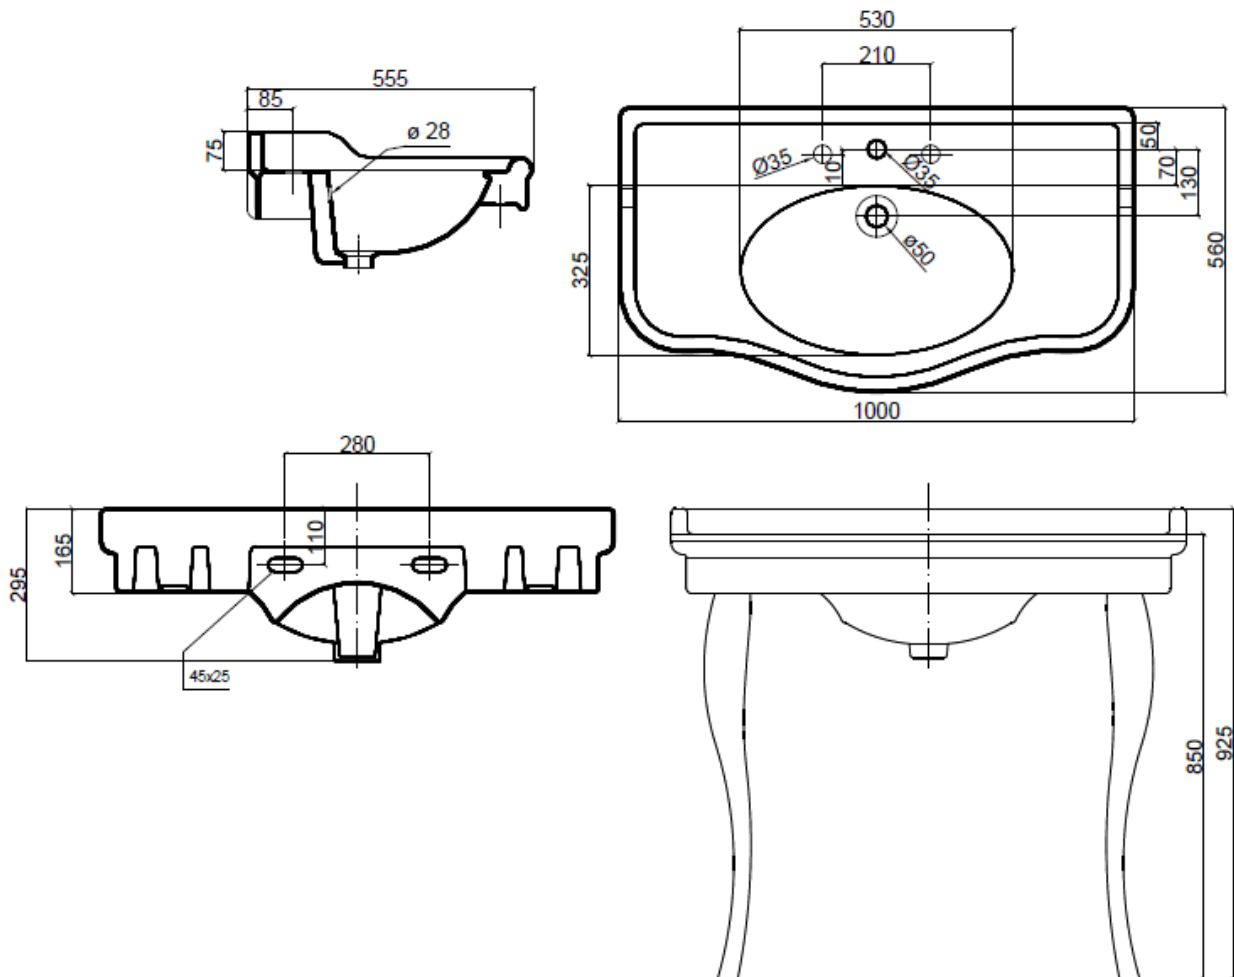

# PALLADIO

**Art.:** CONSOLLE CON ALZATINA E BORDO PARASPRUZZI-GAMBE CERAMICHE  
Console basin with backboard and splash plate-Ceramic legs

**Cod.:** 7100-G720

**Mat.:** Ceramica/Ceramic

**Peso/Weight**

**Tolleranza/Tolerance:**  $\pm 5\% \leq 750 \text{ mm}$  -  $\pm 2\% \geq 750 \text{ mm}$

**Ultima Rev./Last Rev.:** Nov./ 2010

**N.B.-** Tutte le misure sono in millimetri / All measurements are in millimetres