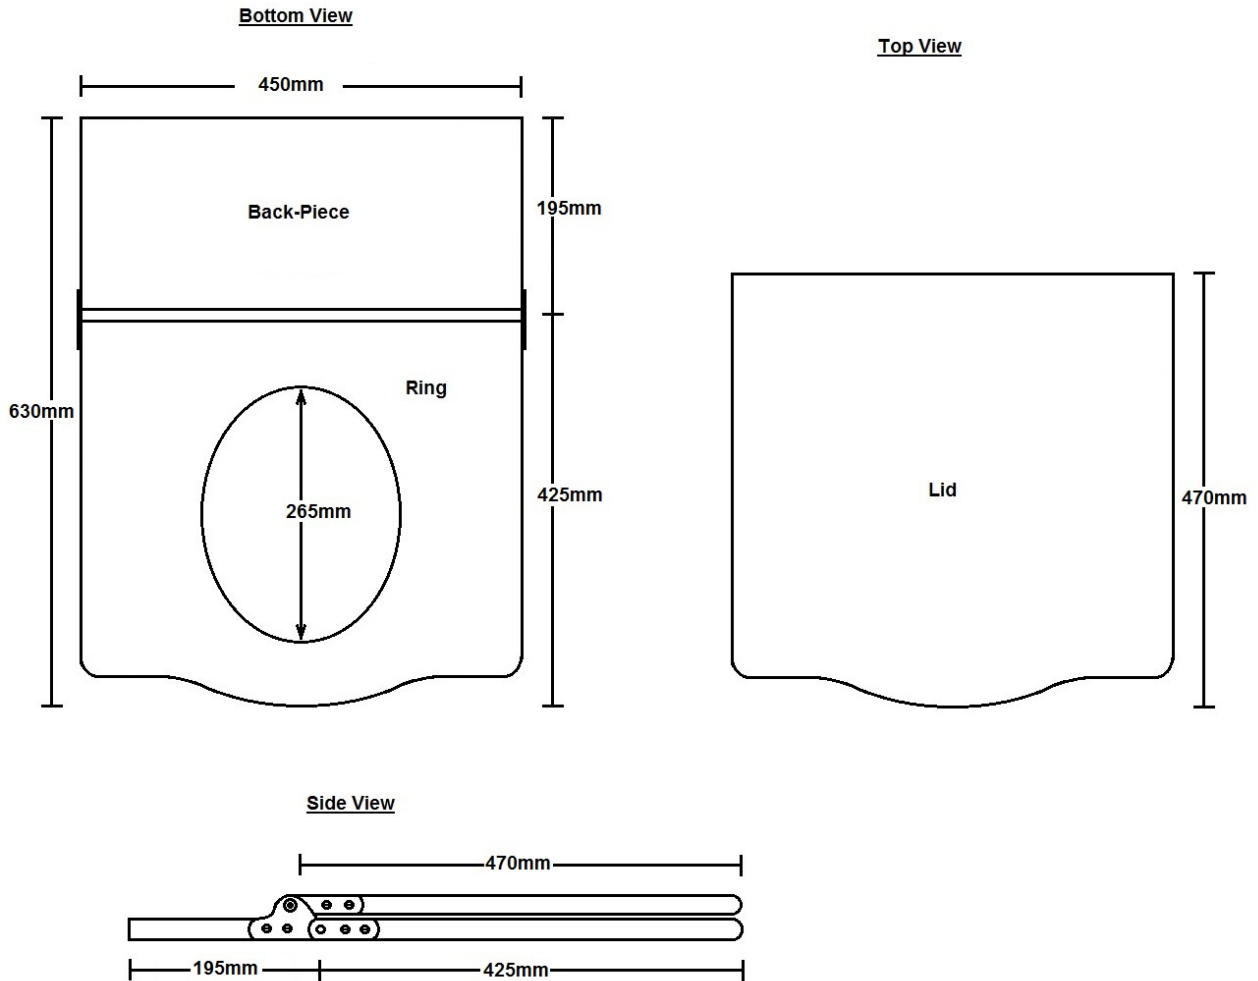

**Foresters
British Made Solid Timber Toilet Seats**

The Large Throne Toilet Seat Measurements

Available in: Light Oak, Medium Oak, Dark Oak, Black Oak, Walnut & Mahogany.

Reeve & Co (Furniture & Joinery) Limited
Stonham Road
Mickfield
Stowmarket
IP14 5LS