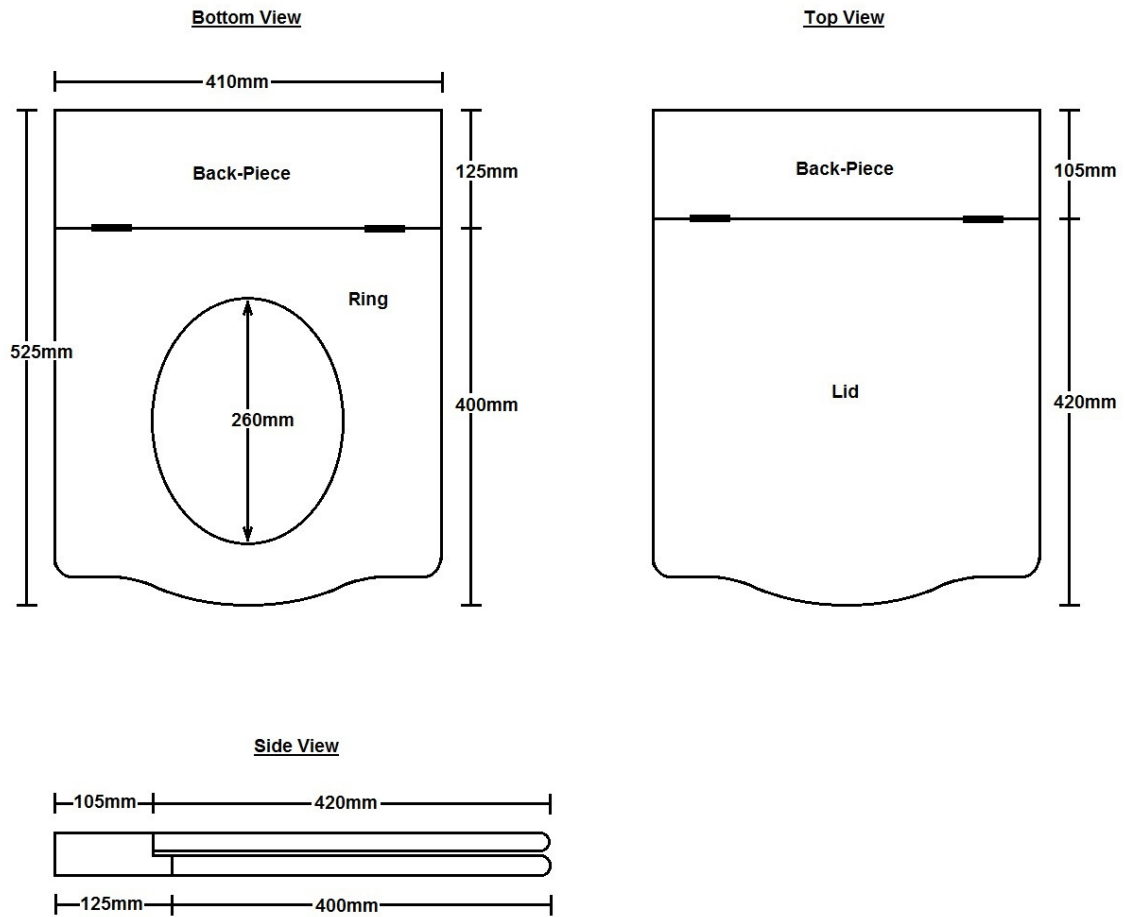

**Foresters
British Made Solid Oak Toilet Seats**

The Medium Throne Toilet Seat Measurements

Available in: Light Oak, Medium Oak, Dark Oak, Black Oak, Walnut & Mahogany.

Reeve & Co (Furniture & Joinery) Limited
Stonham Road
Mickfield
Stowmarket
IP14 5LS