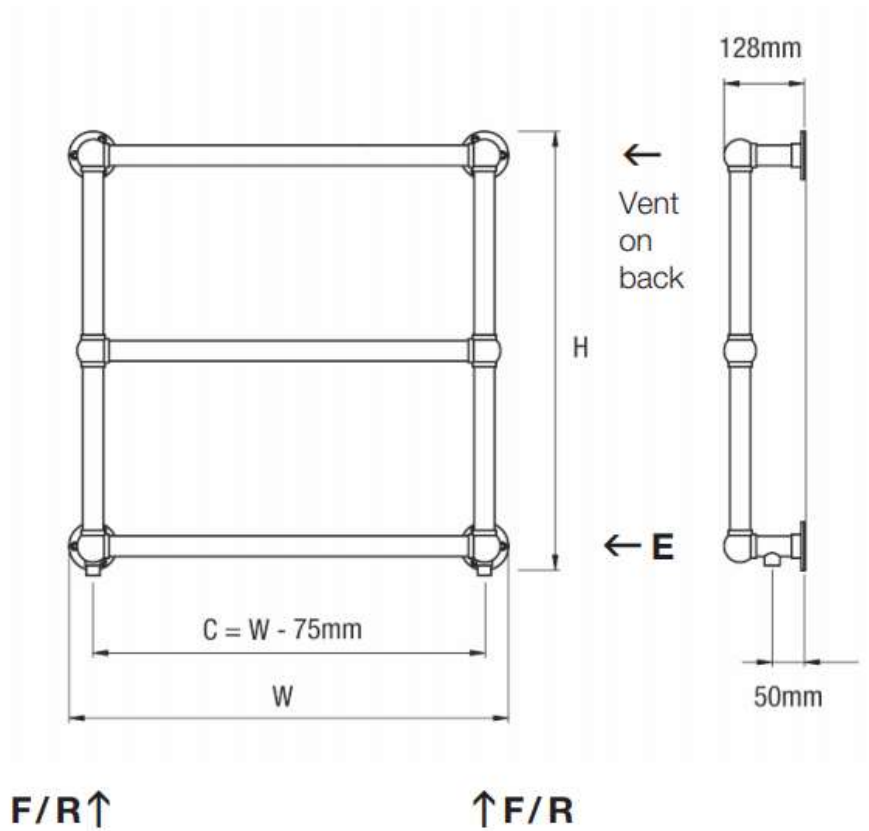

British Made Towel Radiator.
Model: Wall 3 Rail

Material: Brass
Guarantee: 5 Years
Delivery: 4-5 Weeks

Standard Connections 1/2"

Other connections are available on request.

F = Flow
R = Return
E = Element Position

Height (H) (mm)	Width (W) (mm)	Watts $\Delta t 50^{\circ}\text{C}$	Btu's $\Delta t 50^{\circ}\text{C}$	Electric Element Wattage	Weight (kgs)
685	475	160	545	100	6
685	685	174	593	100	7
685	837	195	665	150	8
685	989	217	740	150	9