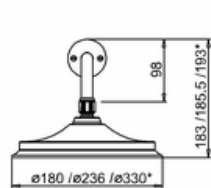

Burlington®

Simply Exclusive
Fabulous yet simplistic bathrooms

* Three options of shower heads
(6 inch, 9 inch and 12 inch)