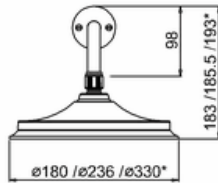

Burlington®

Simply Exclusive
Fabulous yet simplistic bathrooms

* Three options of shower heads
(6 inch, 9 inch and 12 inch)