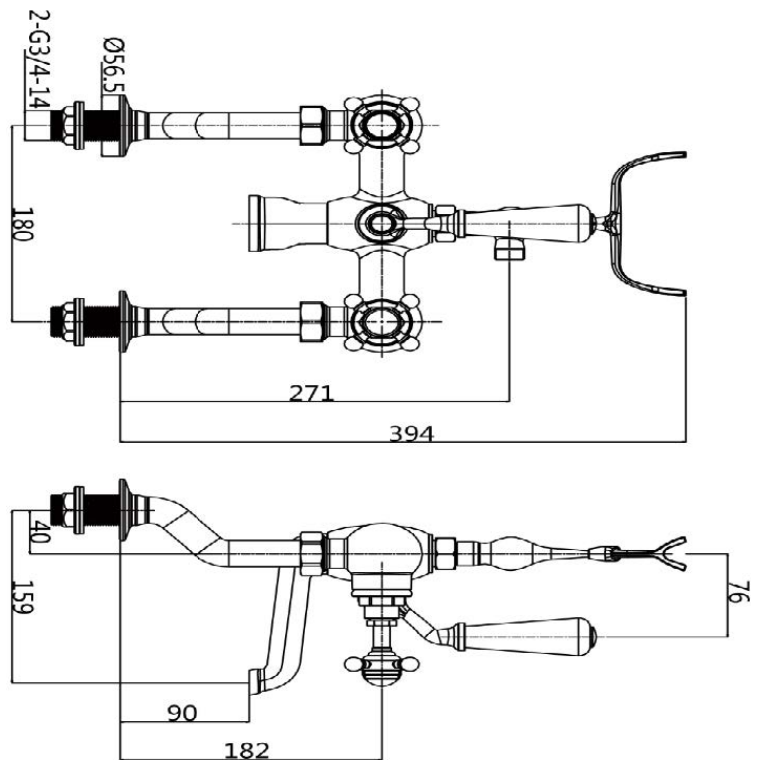

## PRODUCT DATA SHEET

**RANGE:** Ferrada

**CODE:** FER330K1

**DESCRIPTION:** Bath Shower Mixer with kit, deck mounted  
*Screwdown only*

AWAITING IMAGE

### FLOW RATES:

BAR PRESSURE	0.2 BAR	0.5 BAR	1.0 BAR	3.0 BAR
LITRES PER MINUTE	18.0	27.6	40.2	68.40