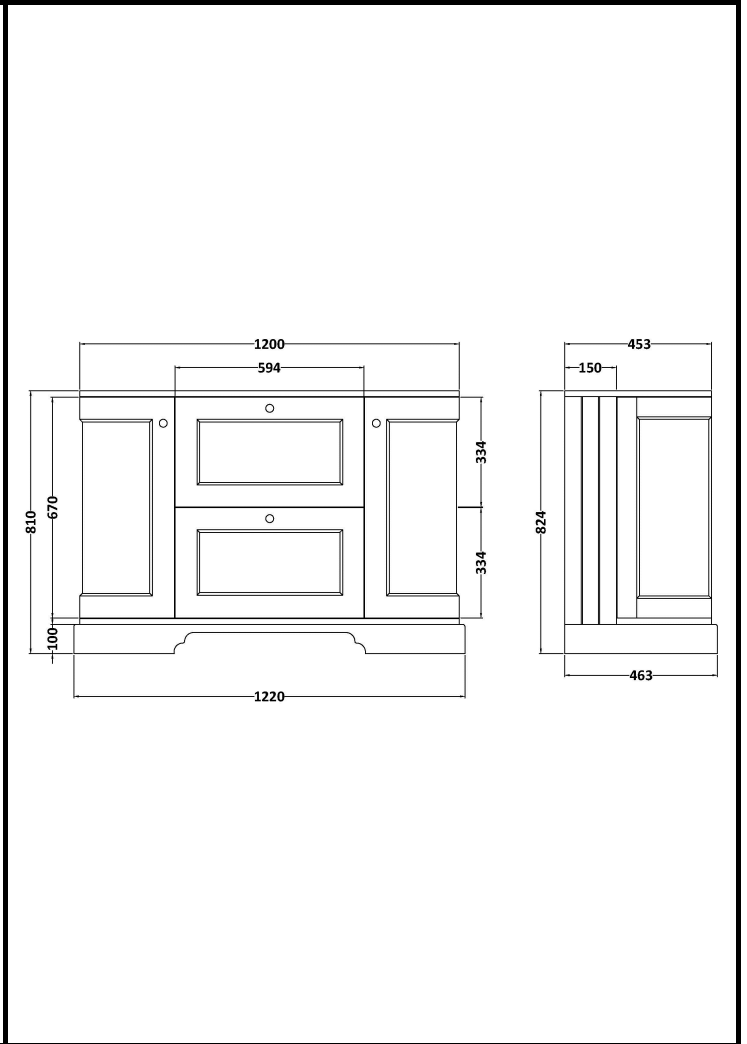

B A Y S W A T E R

London W.2

CODE: BAYF113

DESCRIPTION: 1200 2-Drawer/Curved Door Basin Cabinet

CATEGORY: Furniture

PRODUCT DIMENSIONS

Height (mm)	Width (mm)	Depth (mm)	Nett Wgt Kg
810	1220	463	58.5

PACKAGING DIMENSIONS

Height (mm)	Width (mm)	Depth (mm)	Gross Wgt Kg
845	1250	505	59

PACKAGING DATA

Box Colour	White Cardboard Box		
Box Qty	1	Label Colour	White Label
Label Size	116 X 50	Label Qty	2

OUTER BOX DIMENSIONS (If Applicable)

Height (mm)	Width (mm)	Depth (mm)	Gross Wgt Kg
Barcode	5055275892930		

PRODUCT DETAILS

Country of Origin	China
Fitting Instruction	Yes
Constr' Method	Cam & Wood Dowel
Cabinet Finish	MFC Painted Matt
Cab Thickness (mm)	16
Drawer Included	Yes
No of Shelves	2
Hinge Inc'	Yes
Fixings Inc'	Not Required
Handle Inc'	Yes
Handle Type	Knob

Certification	FSC	Yes	CE	Yes
Colour	Plummett Grey			
Constr' Type	Rigid			
Fascia Finish	Mdf Painted Matt			
Fas Thickness (mm)	18			
Drawer Type	16mm MFC Soft Close			
Hinge Type	95 Degree Inset Clip-On S/C			
Adjustable Legs	Not Applicable			
Handle Style	Traditional			
Waste Shroud	Yes			