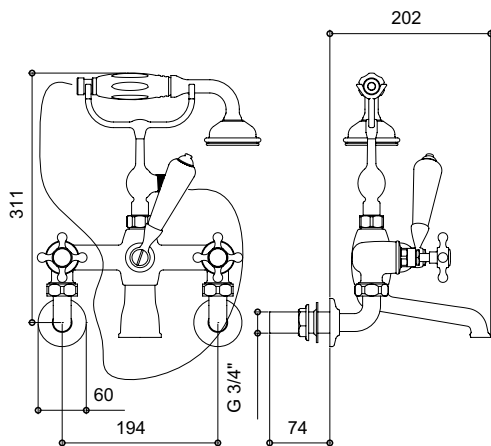

**PRODUCT DATA SHEET**

**RANGE:** Bath & Bidet Taps Taps

**CODE:** SJ350

**DESCRIPTION:** Wall Mounted Bath Shower Mixer

**FLOW RATES:**

BAR PRESSURE	BAR 0.2	BAR 0.5	BAR 1.0	BAR 3.0
LITRES PER MINUTE	24	38	54	60