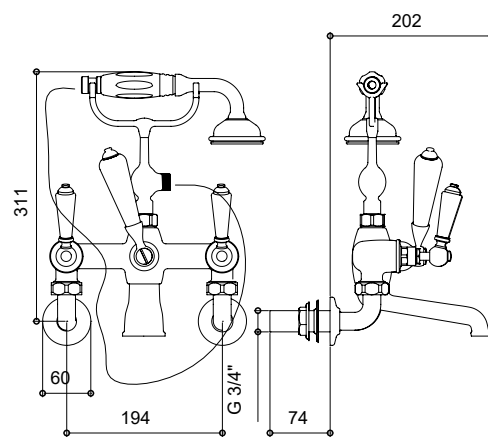

**PRODUCT DATA SHEET**

**RANGE:** Bath & Bidet Taps Taps

**CODE:** SJ350

**DESCRIPTION:** Wall Mounted Bath Shower Mixer

**FLOW RATES:**

BAR PRESSURE	BAR 0.2	BAR 0.5	BAR 1.0	BAR 3.0
LITRES PER MINUTE	24	38	54	60