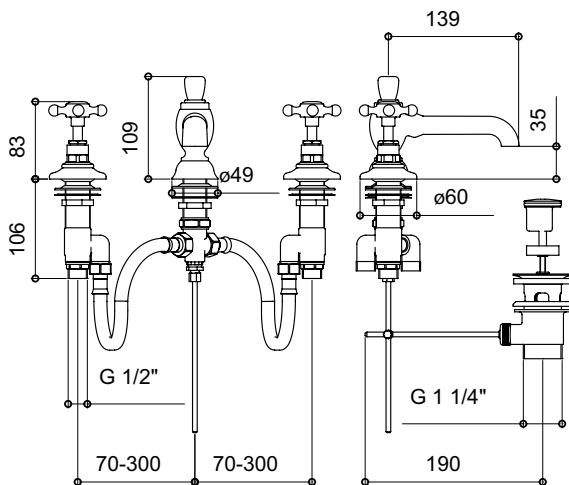

PRODUCT DATA SHEET

RANGE: Basin Taps

CODE: SJ402

DESCRIPTION: Colonial Spout Three Hole Basin Mixer

FLOW RATES:

BAR PRESSURE	BAR 0.2	BAR 0.5	BAR 1.0	BAR 3.0
LITRES PER MINUTE	-	-	-	-