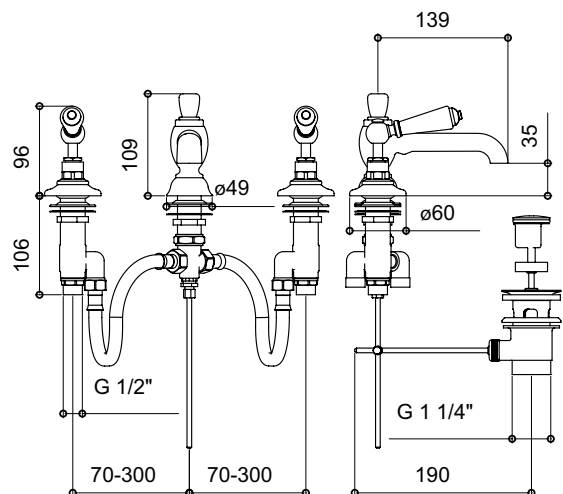

PRODUCT DATA SHEET

RANGE: Basin Taps

CODE: SJ402

DESCRIPTION: Colonial Spout Three Hole Basin Mixer

FLOW RATES:

BAR PRESSURE	BAR 0.2	BAR 0.5	BAR 1.0	BAR 3.0
LITRES PER MINUTE	-	-	-	-