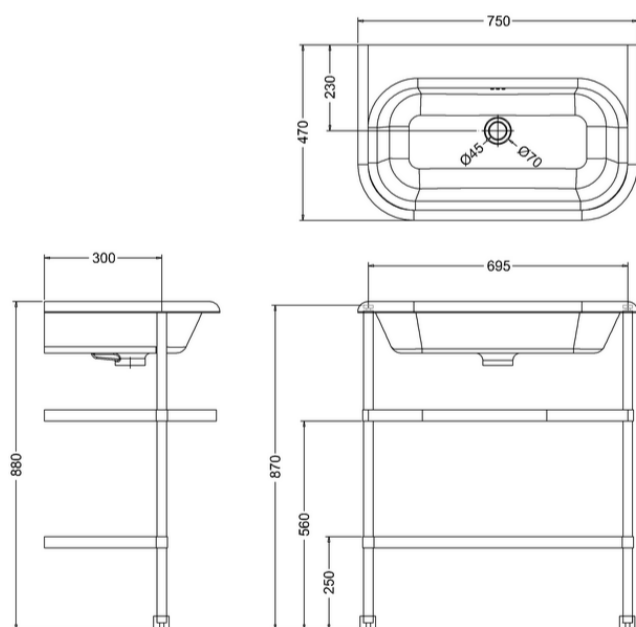

Burlington®

Welcome to the Bathroom Brands Technical Whitebook

[Home](#) > [Whitebook](#) > [Basins](#) > [Natural Stone](#) > Large 75cm basin

Large 75cm basin

As Shown

B9ES Roll top basin stand
EB9E Roll top basin with overflow

Colour

B9ES - basin stand - polished
EB9E - basin - white

Material

B9ES - basin stand - stainless steel
EB9E - basin - natural stone

Size

B9ES - 725 x 450 x 870mm
EB9E - 750 x 470 x 171mm

Nett Weight

B9ES - basin stand - 6.2kg
EB9E - basin - 14.5kg

Gross Weight Including Packaging

B9ES - basin stand - 6.8kg
EB9E - basin - 16.5kg

Packed Dimension

B9ES - 730 x 460 x 86 = 0.0289 m3
EB9E - 800 x 520 x 200 = 0.0832 m3

Tap Hole Options

The basin is supplied with no tap holes. They can be drilled on site.

Guarantee

10 year guarantee*

[*Full terms & conditions here](#)

Standards Information

B9ES - WRAS Not Applicable
EB9E - WRAS Not Applicable
BS EN 14688:2015
BS EN 31:2011

Additional Information

Overflow hole is predrilled

Compatible Products

W11 - "Click-clack" Basin waste slotted
W14 - Traditional basin bottle trap
W18 - Flip-top basin waste slotted

[Spare parts (click to display spare parts for this product)](#)

Downloads