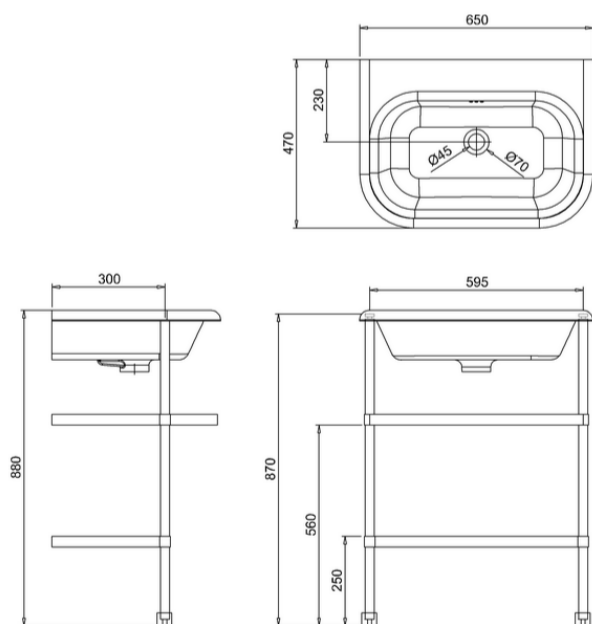

Burlington®

Welcome to the Bathroom Brands Technical Whitebook

[Home](#) > [Whitebook](#) > [Basins](#) > [Natural Stone](#) > Medium 65cm basin

Medium 65cm basin

As Shown

B8ES Roll top basin stand
EB8E Roll top basin with overflow

Colour

B8ES - basin stand - polished
EB8E - basin - white

Material

B8ES - basin stand - stainless steel
EB8E - basin - natural stone

Size

B8ES - 625 x 450 x 870mm
EB8E - 650 x 470 x 171mm

Nett Weight

B8ES - basin stand - 5.6kg
EB8E - basin - 13kg

Gross Weight Including Packaging

B8ES - basin stand - 6.2kg
EB8E - basin - 15kg

Packed Dimension

B8ES - 630 x 460 x 86 = 0.0249 m3
EB8E - 700 x 520 x 200 = 0.0728 m3

Tap Hole Options

The basin is supplied with no tap holes. They can be drilled on site.

Guarantee

10 year guarantee*

[*Full terms & conditions here](#)

Standards Information

B8ES - WRAS Not Applicable
EB8E - WRAS Not Applicable
BS EN 14688:2015
BS EN 31:2011

Additional Information

Overflow hole is predrilled

Compatible Products

W11 - "Click-clack" Basin waste slotted
W14 - Traditional basin bottle trap
W18 - Flip-top basin waste slotted

[Spare parts (click to display spare parts for this product)](#)

Downloads