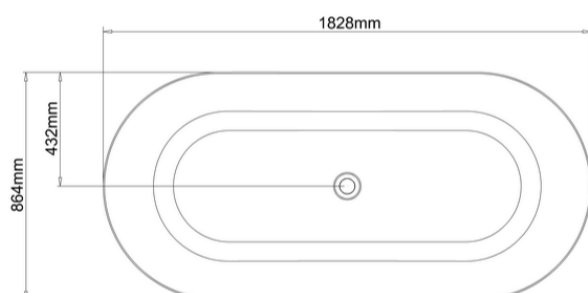

N23CS - bath - white

Material

N23CS - bath - sedimentary stone composite with Gibbsite mineral filler

Size

N23CS - 1828 x 864 x 569mm

Nett Weight

N23CS - bath - 93kg

Gross Weight Including Packaging

N23CS - bath - 107kg

Packed Dimension

N23CS - 2000 x 925 x 720 = 1.332 m³

Bath water capacity

230 litres displaced water capacity

Tap Hole Options

0

Guarantee

Instructions - PDF - N23CS (French)

 2D CAD-File - DWG - N23CS	
 2D Drawing - PDF - N23CS	
 3D DWG - File - DWG - N23CS	
 3D DXF - File - DXF - N23CS	
 3D IGS - File - IGS - N23CS	
 3D RFA BIMM Objects - File - RFA - N23CS	
 Lifestyle image 1 - 	jpg 
 Cutout image 1 - 	jpg 

* Please note that some of the drawings might not be drawn to scale. Please refer to actual dimensions marked on the drawings.