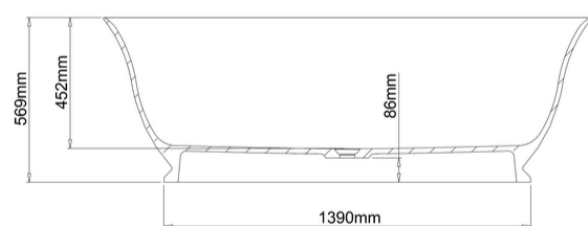

N23CS - bath - white

Material

N23CS - bath - sedimentary stone composite with Gibbsite mineral filler

Size

N23CS - 1828 x 864 x 569mm

Nett Weight

N23CS - bath - 93kg

Gross Weight Including Packaging

N23CS - bath - 107kg

Packed Dimension

N23CS - 2000 x 925 x 720 = 1.332 m³

Bath water capacity

230 litres displaced water capacity

Tap Hole Options

0

Guarantee

Instructions - PDF - N23CS (French)

 2D CAD-File - DWG - N23CS	
 2D Drawing - PDF - N23CS	
 3D DWG - File - DWG - N23CS	
 3D DXF - File - DXF - N23CS	
 3D IGS - File - IGS - N23CS	
 3D RFA BIMM Objects - File - RFA - N23CS	
 Lifestyle image 1 - 	jpg 
 Cutout image 1 - 	jpg 

* Please note that some of the drawings might not be drawn to scale. Please refer to actual dimensions marked on the drawings.