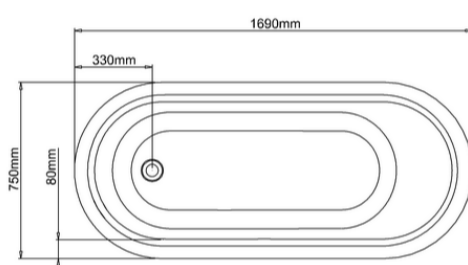

C L E A R W A T E R

Welcome to the Bathroom Brands Technical Whitebook

[Home](#) > [Whitebook](#) > [Baths & Bath Screens](#) > [Single-ended baths](#) > Romano Grande

Romano Grande

As Shown

L1W White claw legs
N11BCS Romano Grande

Colour

L1W - legs - white
N11BCS - bath - white

Material

L1W - legs - aluminum
N11BCS - bath - sedimentary stone composite with Gibbsite mineral filler

Size

L1W - 178 x 140 x 296mm
N11BCS - 1690 x 750 x 656mm

Nett Weight

L1W - legs - 4.7kg
N11BCS - bath - 74.7kg

Gross Weight Including Packaging

L1W - legs - 5.65kg
N11BCS - bath - 89.7kg

Packed Dimension

L1W - 350 x 175 x 500 = 0.0306 m³
N11BCS - 1800 x 885 x 800 = 1.2744 m³

Bath water capacity

167 litres displaced water capacity

Tap Hole Options

0

Guarantee

10 year guarantee*

[*Full terms & conditions here](#)

Standards Information

L1W - WRAS Not Applicable
N11BCS - WRAS Not Applicable
BS EN 14516:2015+A1:2018

Additional Information

No overflow
Not suitable for rim-mounted taps
Overflow un-drilled
Template for overflow drilling is attached to the bath for easy installation on site.
When using underfloor heating please take care not to put the heating pipes/matt underneath the bath area. The bath should not sit on a heated floor.

Compatible Products

W4 - Exposed bath overflow, plug & chain
CW3 - P-trap
CW2 - Click-clack bath waste unslotted with chrome cover
W21 - P-trap connection pipe