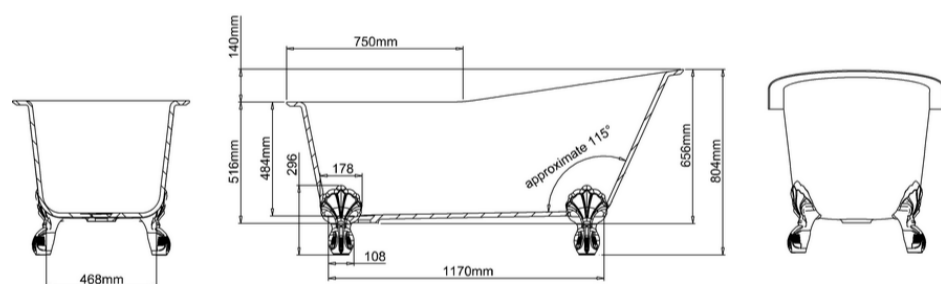

C L E A R W A T E R

Welcome to the Bathroom Brands Technical Whitebook

[Home](#) > [Whitebook](#) > [Baths & Bath Screens](#) > [Single-ended baths](#) > Romano Grande

Romano Grande

As Shown

L1W White claw legs
N11BCS Romano Grande

Colour

L1W - legs - white
N11BCS - bath - white

Material

L1W - legs - aluminum
N11BCS - bath - sedimentary stone composite with Gibbsite mineral filler

Size

L1W - 178 x 140 x 296mm
N11BCS - 1690 x 750 x 656mm

Nett Weight

L1W - legs - 4.7kg
N11BCS - bath - 74.7kg

Gross Weight Including Packaging

L1W - legs - 5.65kg
N11BCS - bath - 89.7kg

Packed Dimension

L1W - 350 x 175 x 500 = 0.0306 m³
N11BCS - 1800 x 885 x 800 = 1.2744 m³

Bath water capacity

167 litres displaced water capacity

Tap Hole Options

0

Guarantee

10 year guarantee*

[*Full terms & conditions here](#)

Standards Information

L1W - WRAS Not Applicable
N11BCS - WRAS Not Applicable
BS EN 14516:2015+A1:2018

Additional Information

No overflow
Not suitable for rim-mounted taps
Overflow un-drilled
Template for overflow drilling is attached to the bath for easy installation on site.
When using underfloor heating please take care not to put the heating pipes/matt underneath the bath area. The bath should not sit on a heated floor.

Compatible Products

W4 - Exposed bath overflow, plug & chain
CW3 - P-trap
CW2 - Click-clack bath waste unslotted with chrome cover
W21 - P-trap connection pipe