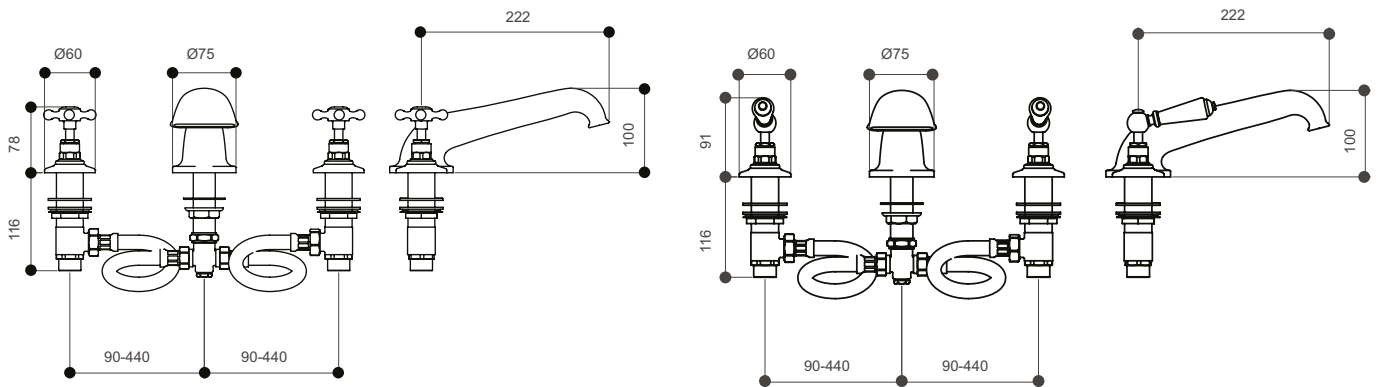

**PRODUCT DATA SHEET**

**RANGE:** Bath & Bidet Taps Taps

**CODE:** SJ363

**DESCRIPTION:** Three Hole Bath Filler

**FLOW RATES:**

BAR PRESSURE	BAR 0.2	BAR 0.5	BAR 1.0	BAR 3.0
LITRES PER MINUTE	-	-	-	-

**Marflow Engineering Limited**