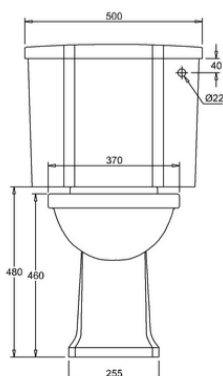

Burlington®

Welcome to the Bathroom Brands Technical Whitebook

[Home](#) > [Whitebook](#) > [Ceramic WC](#) > [Close Coupled WC](#) > Arcade full back-to-wall close coupled pan and dual flush cistern

Arcade full back-to-wall close coupled pan and dual flush cistern

As Shown

ARC4 Arcade full back to wall close coupled pan
ARC5 Arcade close coupled cistern
ARCS45 NKL Arcade White seat soft close - nickel
ARCA51 NKL Set of 2 handles with screws & template for Arcade

Colour

ARC4 - pan - white
ARC5 - cistern - white
ARCA51 NKL - handles - nickel plated
ARCS45 NKL - seat - white

Material

ARC4 - pan - vitreous china
ARC5 - cistern - vitreous china
ARCA51 NKL - handles - brass
ARCS45 NKL - seat - compress wood particle with a solid wood veneer

Size

ARC4 - 670 x 370 x 480mm
ARC5 - 500 x 185 x 405mm
ARCA51 NKL - 56 x 50 x 8mm

Nett Weight

ARC4 - pan - 32.2kg
ARC5 - cistern - 16.95kg
ARCA51 NKL - handles - 0.04kg
ARCS45 NKL - seat - 3.9kg

Gross Weight Including Packaging

ARC4 - pan - 34.4kg
ARC5 - cistern - 18.8kg
ARCA51 NKL - handles - 0.12kg
ARCS45 NKL - seat - 4.2kg

Packed Dimension

ARC4 - 695 x 395 x 510 = 0.14 m3
ARC5 - 527 x 212 x 435 = 0.0486 m3
ARCA51 NKL - 60 x 60 x 100 = 0.0004 m3
ARCS45 NKL - 385 x 75 x 460 = 0.0133 m3

Guarantee

Lifetime guarantee*

[*Full terms & conditions here](#)

Standards Information

ARC4 - WRAS Not Applicable
ARC5 - WRAS Approved (Cistern Fittings)
ARCA51 NKL - WRAS Not Applicable
ARCS45 NKL - WRAS Not Applicable

BS EN 997:2018
BS EN 33:2019
BS EN 14055:2018

Additional Information

Supplied with floor fixings

Product Options

finish options