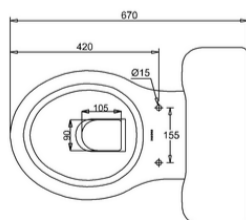

Burlington®

Welcome to the Bathroom Brands Technical Whitebook

[Home](#) > [Whitebook](#) > [Ceramic WC](#) > [Close Coupled WC](#) > Arcade full back-to-wall close coupled pan and dual flush cistern

Arcade full back-to-wall close coupled pan and dual flush cistern

As Shown

ARC4 Arcade full back to wall close coupled pan
ARC5 Arcade close coupled cistern
ARCS45 NKL Arcade White seat soft close - nickel
ARCA51 NKL Set of 2 handles with screws & template for Arcade

Colour

ARC4 - pan - white
ARC5 - cistern - white
ARCA51 NKL - handles - nickel plated
ARCS45 NKL - seat - white

Material

ARC4 - pan - vitreous china
ARC5 - cistern - vitreous china
ARCA51 NKL - handles - brass
ARCS45 NKL - seat - compress wood particle with a solid wood veneer

Size

ARC4 - 670 x 370 x 480mm
ARC5 - 500 x 185 x 405mm
ARCA51 NKL - 56 x 50 x 8mm

Nett Weight

ARC4 - pan - 32.2kg
ARC5 - cistern - 16.95kg
ARCA51 NKL - handles - 0.04kg
ARCS45 NKL - seat - 3.9kg

Gross Weight Including Packaging

ARC4 - pan - 34.4kg
ARC5 - cistern - 18.8kg
ARCA51 NKL - handles - 0.12kg
ARCS45 NKL - seat - 4.2kg

Packed Dimension

ARC4 - 695 x 395 x 510 = 0.14 m3
ARC5 - 527 x 212 x 435 = 0.0486 m3
ARCA51 NKL - 60 x 60 x 100 = 0.0004 m3
ARCS45 NKL - 385 x 75 x 460 = 0.0133 m3

Guarantee

Lifetime guarantee*

[*Full terms & conditions here](#)

Standards Information

ARC4 - WRAS Not Applicable
ARC5 - WRAS Approved (Cistern Fittings)
ARCA51 NKL - WRAS Not Applicable
ARCS45 NKL - WRAS Not Applicable

BS EN 997:2018
BS EN 33:2019
BS EN 14055:2018

Additional Information

Supplied with floor fixings

Product Options

finish options