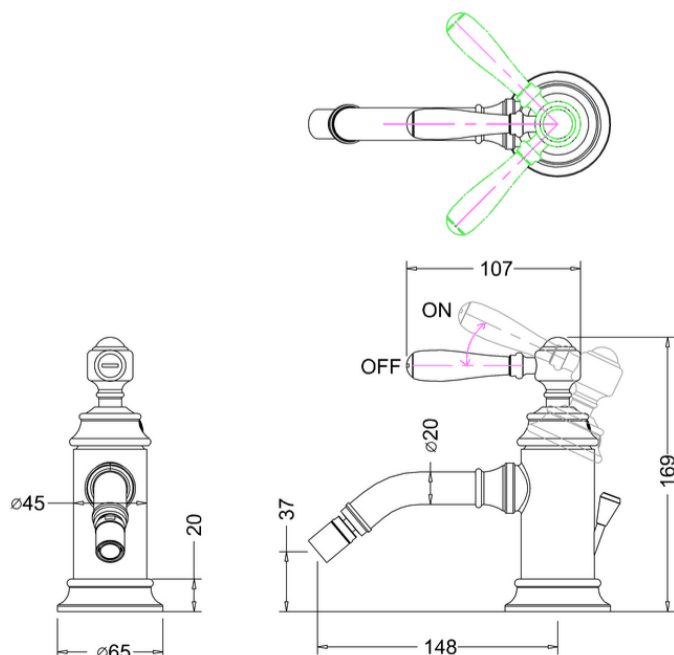

Product Options

finish options