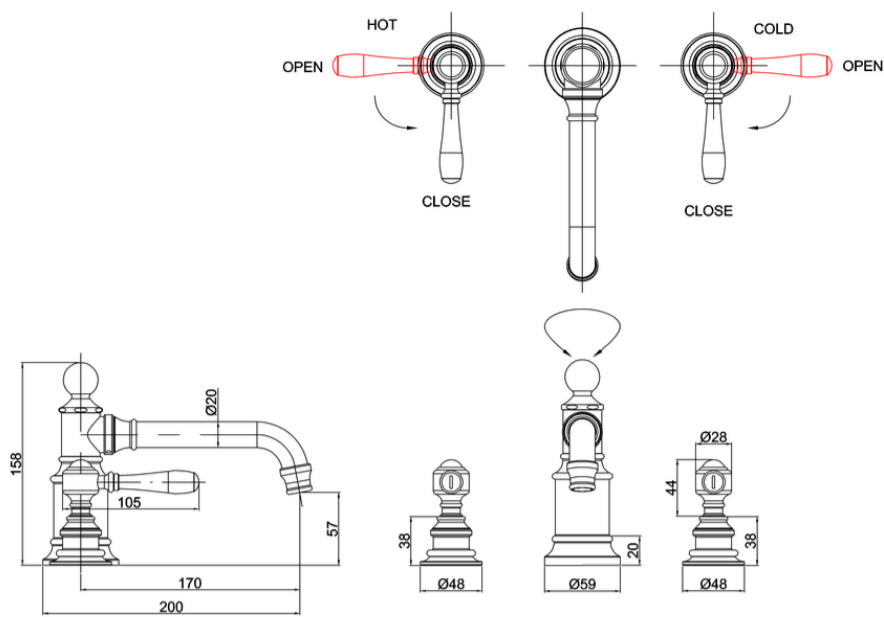

ARC65 CHR - tap handles - chrome & white

Material

ARC 2015 CHR - tap - brass

ARC65 CHR - tap handles - brass

Size

ARC 2015 CHR - 210 x 248 x 158mm

ARC65 CHR - 105 x 28 x 44mm

Nett Weight

BS EN 817:2008

Additional Information

Supplied with flow straighter for use with low water pressure

Also supplied with aerator for use with high water pressure

Flow Rates

System Pressure	0.2 bar	0.5 bar	1 bar	2 bar	3 bar	4 bar	5 bar
Flow Straighter	7.42	13.13	19.99	28.69	35.59	41.34	46.44
Aerator	3.64	6.17	8.61	12.61	15.35	18.05	20.13

white ceramic lever

gloss black ceramic lever

Downloads

 Instructions - PDF - ARC65 CHR (English)	
 Instructions - PDF - ARC 2015 CHR (English)	
 Instructions - PDF - ARC65 CHR (French)	
 Instructions - PDF - ARC 2015 CHR (French)	
 2D CAD-File - DWG - AWL15C	
 2D Drawing - PDF - ARC15 CHR	
 3D IGS - File - IGS - AWL15C	
 3D RFA BIMM Objects - File - RFA - AWL15C	
 Lifestyle image 1 - 	jpg 
 Lifestyle image 2 - 	jpg 
 Lifestyle image 3 - 	jpg 
 Lifestyle image 4 - 	jpg 
 Lifestyle image 5 - 	jpg 
 Lifestyle image 6 - 	jpg 
 Lifestyle image 7 - 	jpg 
 Cutout image 1 - 	jpg 

* Please note that some of the drawings might not be drawn to scale. Please refer to actual dimensions marked on the drawings.