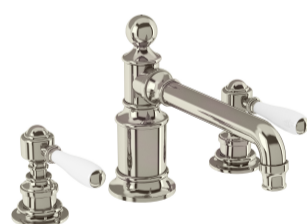

As Shown

ARC 2015 CHR Arcade three hole basin mixer taps - deck mounted without pop up waste - chrome

ARC65 CHR white ceramic tap levers (pair)

AWL15C - Combined product code

Colour

ARC 2015 CHR - tap - chrome

ARC65 CHR - tap handles - chrome & white

Material

ARC 2015 CHR - tap - brass

ARC65 CHR - tap handles - brass

Size

ARC 2015 CHR - 210 x 248 x 158mm

ARC65 CHR - 105 x 28 x 44mm

Nett Weight

[Spare parts \(click to display spare parts for this product\)](#)

Product Options

finish options

chrome

nickel

handle options

crosshead handle

brass lever

white ceramic lever

gloss black ceramic lever

Downloads

 Instructions - PDF - ARC65 CHR (English)	
 Instructions - PDF - ARC 2015 CHR (English)	
 Instructions - PDF - ARC65 CHR (French)	
 Instructions - PDF - ARC 2015 CHR (French)	
 2D CAD-File - DWG - AWL15C	
 2D Drawing - PDF - ARC15 CHR	
 3D IGS - File - IGS - AWL15C	
 3D RFA BIMM Objects - File - RFA - AWL15C	
 Lifestyle image 1 - 	jpg 
 Lifestyle image 2 - 	jpg 
 Lifestyle image 3 - 	jpg 
 Lifestyle image 4 - 	jpg 
 Lifestyle image 5 - 	jpg 
 Lifestyle image 6 - 	jpg 
 Lifestyle image 7 - 	jpg 
 Cutout image 1 - 	jpg 