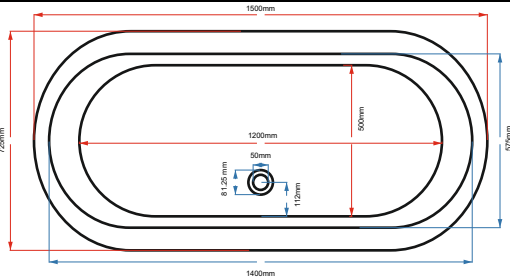

CUSTOMER SPECIFICATION SHEET - BATHS

SALES CODE: BAC035

DESCRIPTION 1500 COPPER BOAT BATH- TIN

PRODUCT DIMENSIONS

Length (mm)	Width (mm)	Depth (mm)	Nett Wgt Kg
1500	700	700	44

PACKAGING DIMENSIONS

Length (mm)	Width (mm)	Depth (mm)	Gross Wgt Kg
1630	820	820	50.5

PACKAGING DATA

Box Colour	Brown		
Box Qty	1	Label Colour	White
Label Size	100 x 50	Label Qty	1

OUTER BOX DIMENSIONS (If Applicable)

Length (mm)	Width (mm)	Height (mm)	Gross Wgt Kg
Barcode			

PRODUCT DETAILS

Country of Origin	India	Certification	FSC	CE
Fitting Instruction	No	Material Colour Ref	Copper	
Product Material	Copper/Tin			
Volume (Ltr)	190			
Leg Set Inc'	Legset Not Included	Waste Inc'	Waste Not Included	
Drilled/Undrilled	Undrilled For Taps	Includes Grips	No Grips Supplied	
Embossed	No	No of Tapholes	None	
Anti-Slip	No			