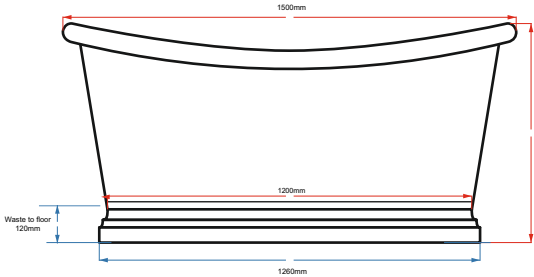

CUSTOMER SPECIFICATION SHEET - BATHS

SALES CODE: BAC035

DESCRIPTION 1500 COPPER BOAT BATH- TIN

PRODUCT DIMENSIONS

Length (mm)	Width (mm)	Depth (mm)	Nett Wgt Kg
1500	700	700	44

PACKAGING DIMENSIONS

Length (mm)	Width (mm)	Depth (mm)	Gross Wgt Kg
1630	820	820	50.5

PACKAGING DATA

Box Colour	Brown		
Box Qty	1	Label Colour	White
Label Size	100 x 50	Label Qty	1

OUTER BOX DIMENSIONS (If Applicable)

Length (mm)	Width (mm)	Height (mm)	Gross Wgt Kg
Barcode			

PRODUCT DETAILS

Country of Origin	India	Certification	FSC	CE
Fitting Instruction	No	Material Colour Ref	Copper	
Product Material	Copper/Tin			
Volume (Ltr)	190			
Leg Set Inc'	Legset Not Included	Waste Inc'	Waste Not Included	
Drilled/Undrilled	Undrilled For Taps	Includes Grips	No Grips Supplied	
Embossed	No	No of Tapholes	None	
Anti-Slip	No			