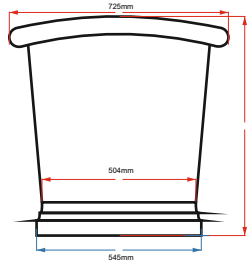

CUSTOMER SPECIFICATION SHEET - BATHS

SALES CODE: BAC035

DESCRIPTION 1500 COPPER BOAT BATH- TIN

PRODUCT DIMENSIONS

Length (mm)	Width (mm)	Depth (mm)	Nett Wgt Kg
1500	700	700	44

PACKAGING DIMENSIONS

Length (mm)	Width (mm)	Depth (mm)	Gross Wgt Kg
1630	820	820	50.5

PACKAGING DATA

Box Colour	Brown		
Box Qty	1	Label Colour	White
Label Size	100 x 50	Label Qty	1

OUTER BOX DIMENSIONS (If Applicable)

Length (mm)	Width (mm)	Height (mm)	Gross Wgt Kg
Barcode			

PRODUCT DETAILS

Country of Origin	India	Certification	FSC	CE
Fitting Instruction	No	Material Colour Ref	Copper	
Product Material	Copper/Tin			
Volume (Ltr)	190			
Leg Set Inc'	Legset Not Included	Waste Inc'	Waste Not Included	
Drilled/Undrilled	Undrilled For Taps	Includes Grips	No Grips Supplied	
Embossed	No	No of Tapholes	None	
Anti-Slip	No			