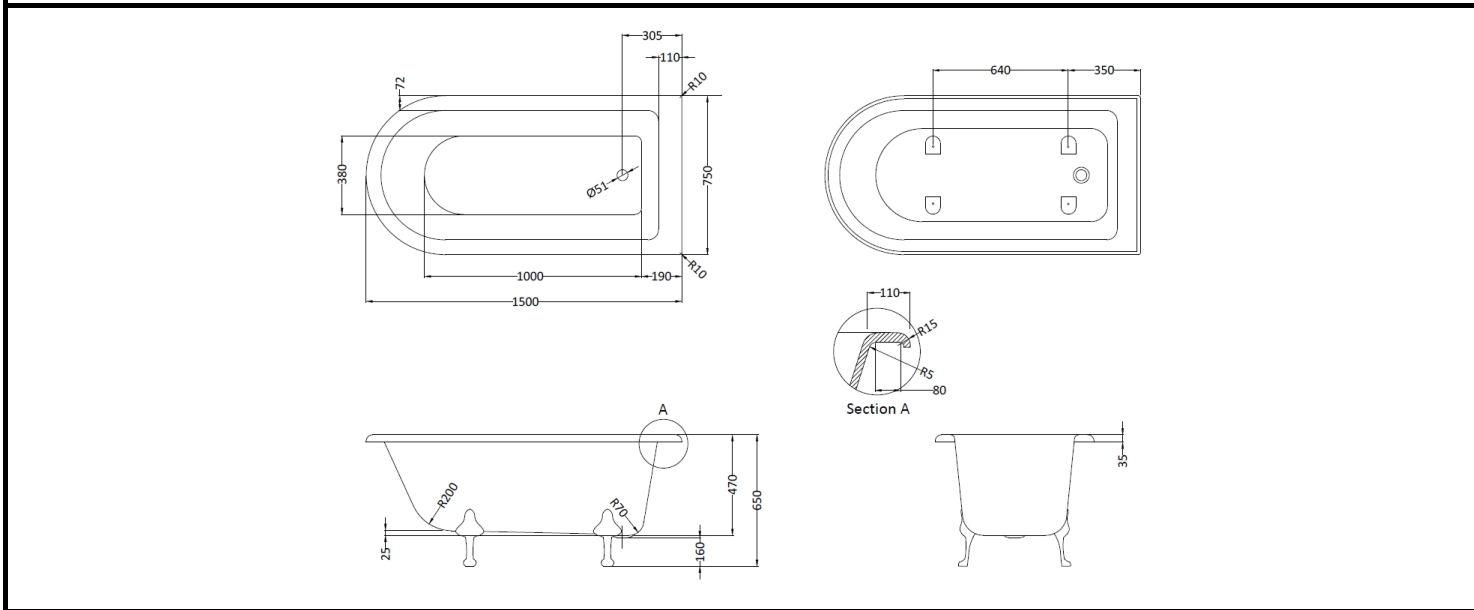

CODE: BAU055 + BAU056

DESCRIPTION: Tye 1500 Freestanding Shower Bath

CATEGORY: Baths

PRODUCT DIMENSIONS			
Length (mm)	Width (mm)	Height (mm)	Nett Wgt Kg
1490	745	490	45.8

PACKAGING DIMENSIONS			
Length(mm)	Width (mm)	Height (mm)	Gross Wgt Kg
1580	750	500	45.8

PACKAGING DATA			
Box Colour	Brown Cardboard Sleeve		
Box Qty	1	Label Colour	White Label
Label Size	100 X 50	Label Qty	2

OUTER BOX DIMENSIONS (If Applicable)			
Length (mm)	Width (mm)	Height (mm)	Gross Wgt Kg

PRODUCT DETAILS					
Country of Origin	China	Certification	FSC	N/A	CE
Fitting Instruction	No	Material Colour Ref	European White		
Product Material	Acrylic	Material Thickness	14mm		
Volume (Ltr)	175L	Displaced Capacity	115L		
Leg Set Inc'	Legset Not Included	Waste Inc'	Waste Not Included		
Drilled/Undrilled	Undrilled For Taps	Includes Grips	No Grips Supplied		
Embossed	No	No of Tapholes	None		
Anti-Slip	No				