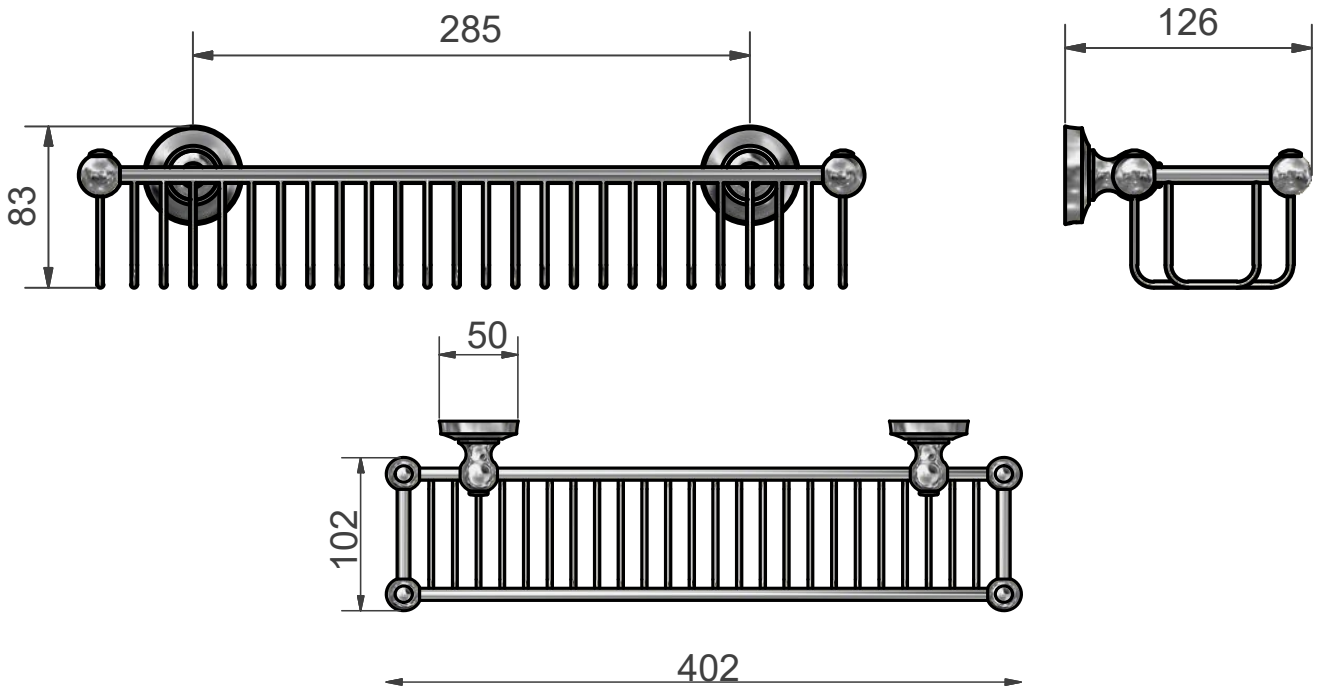

PRODUCT DATA SHEET

RANGE: Elegance Accessories

CODE: SJER641

DESCRIPTION: Wall Mounted Wire Bottle Basket

marflow
ESTABLISHED IN BIRMINGHAM 1968

Marflow Engineering Limited

Britannia House . Austin Way . Hamstead Industrial Estate . Birmingham . B42 1DU . United Kingdom
t. +44 (0)121 358 1555 e. info@marflow.co.uk w. marflow.co.uk