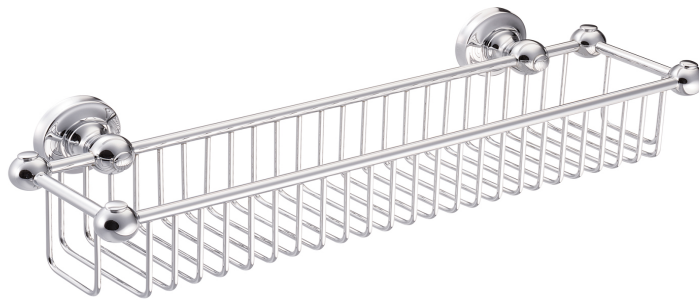

PRODUCT DATA SHEET

RANGE: Elegance Accessories

CODE: SJER641

DESCRIPTION: Wall Mounted Wire Bottle Basket

marflow
ESTABLISHED IN BIRMINGHAM 1968

Marflow Engineering Limited

Britannia House . Austin Way . Hamstead Industrial Estate . Birmingham . B42 1DU . United Kingdom
t. +44 (0)121 358 1555 e. info@marflow.co.uk w. marflow.co.uk