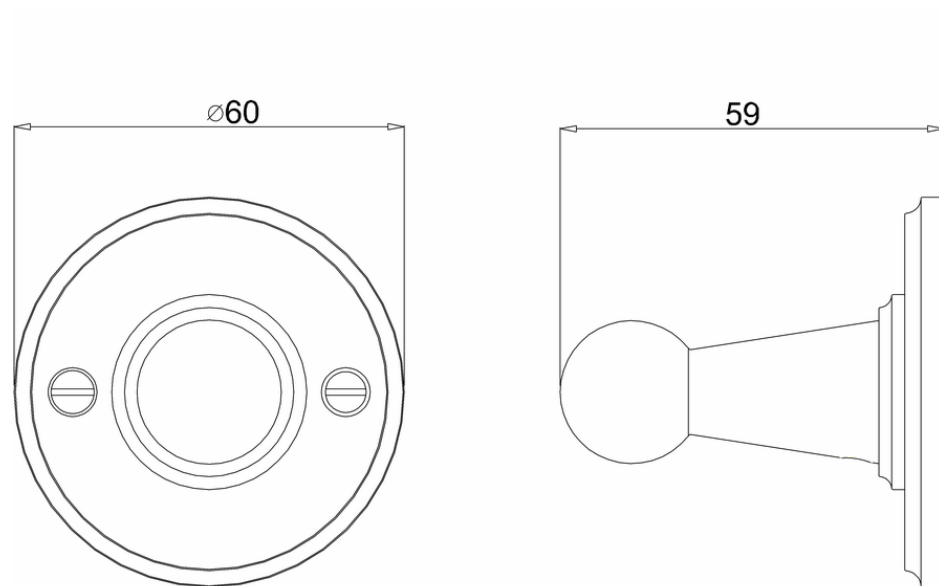

Downloads

- Instructions - PDF - A14 CHR (English)
- Instructions - PDF - A14 CHR (French)
- 2D CAD-File - DWG - A14 CHR
- 2D Drawing - PDF - A14 CHR
- 3D DWG - File - DWG - A14 CHR
- 3D DXF - File - DXF - A14 CHR
- 3D IGS - File - IGS - A14 CHR
- 3D RFA BIMM Objects - File - RFA - A14 CHR
- Cutout image 1 - jpg