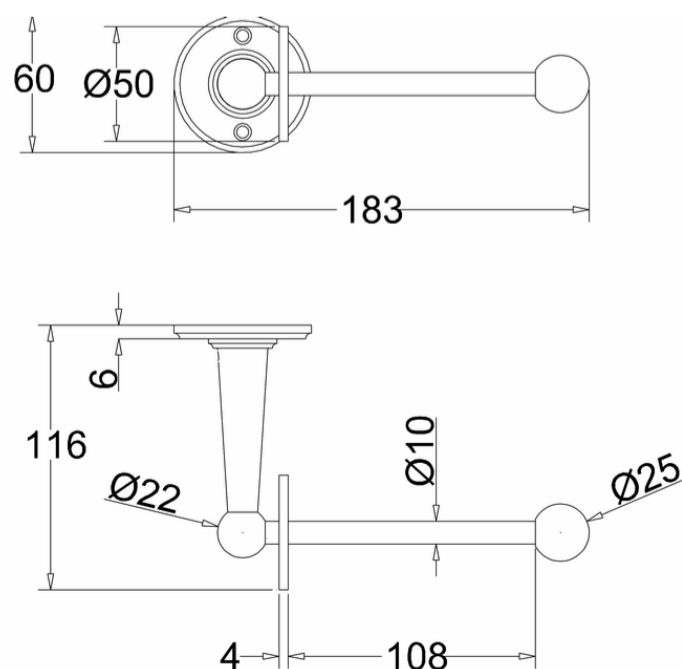

Downloads

- [Instructions - PDF - A6 CHR (English)](#)
  ↓
- [Instructions - PDF - A6 CHR (French)](#)
  ↓
- [2D CAD-File - DWG - A6 CHR](#)
  ↓
- [2D Drawing - PDF - A6 CHR](#)
  ↓
- [3D DWG - File - DWG - A6 CHR](#)
  ↓
- [3D DXF - File - DXF - A6 CHR](#)
  ↓
- [3D IGS - File - IGS - A6 CHR](#)
  ↓
- [3D RFA BIMM Objects - File - RFA - A6 CHR](#)
  ↓
- [Cutout image 1 -](#)
  jpg ↓ tiff ↓

* Please note that some of the drawings might not be drawn to scale. Please refer to actual dimensions marked on the drawings.