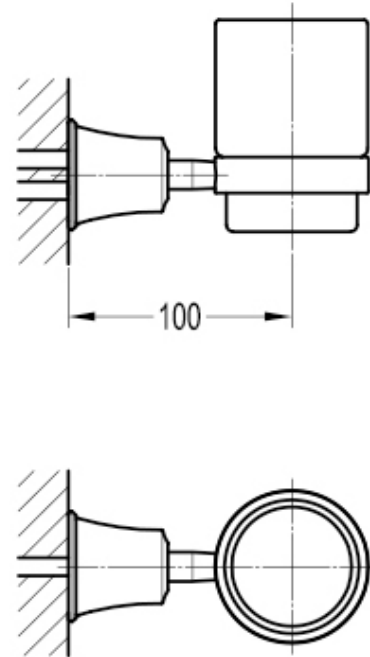

TECHNICAL DATA SHEET

LIBERTY SINGLE GLASS TUMBLER - ORB

Dimensions are in millimetres except thread sizes which are BSP imperial.

Notes

Our guarantee is subject to the product having been installed, used and maintained in accordance with our instructions. All working parts (such as hinges, ceramic disks, cartridges, seals and cistern fittings), which are subject to normal wear and tear, are covered for 36 months from proof of purchase date. Our guarantee applies to the original purchaser and is non-transferable. Our guarantee is only applicable in the UK and ROI. This does not affect your statutory rights.