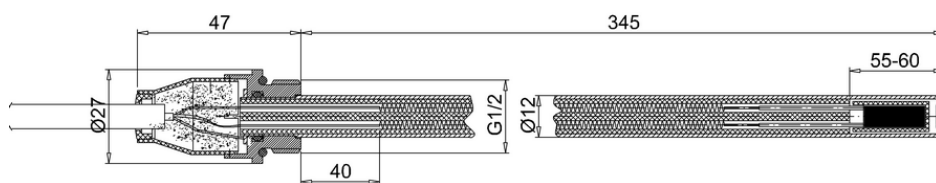

Compatible Products

R2 CHR - Bloomsbury radiator

Downloads

Instructions - PDF - R9 CHR (English)	
Instructions - PDF - R9 CHR (French)	
2D CAD-File - DWG - R9 CHR	
2D Drawing - PDF - R9 CHR	
3D DWG - File - DWG - R9 CHR