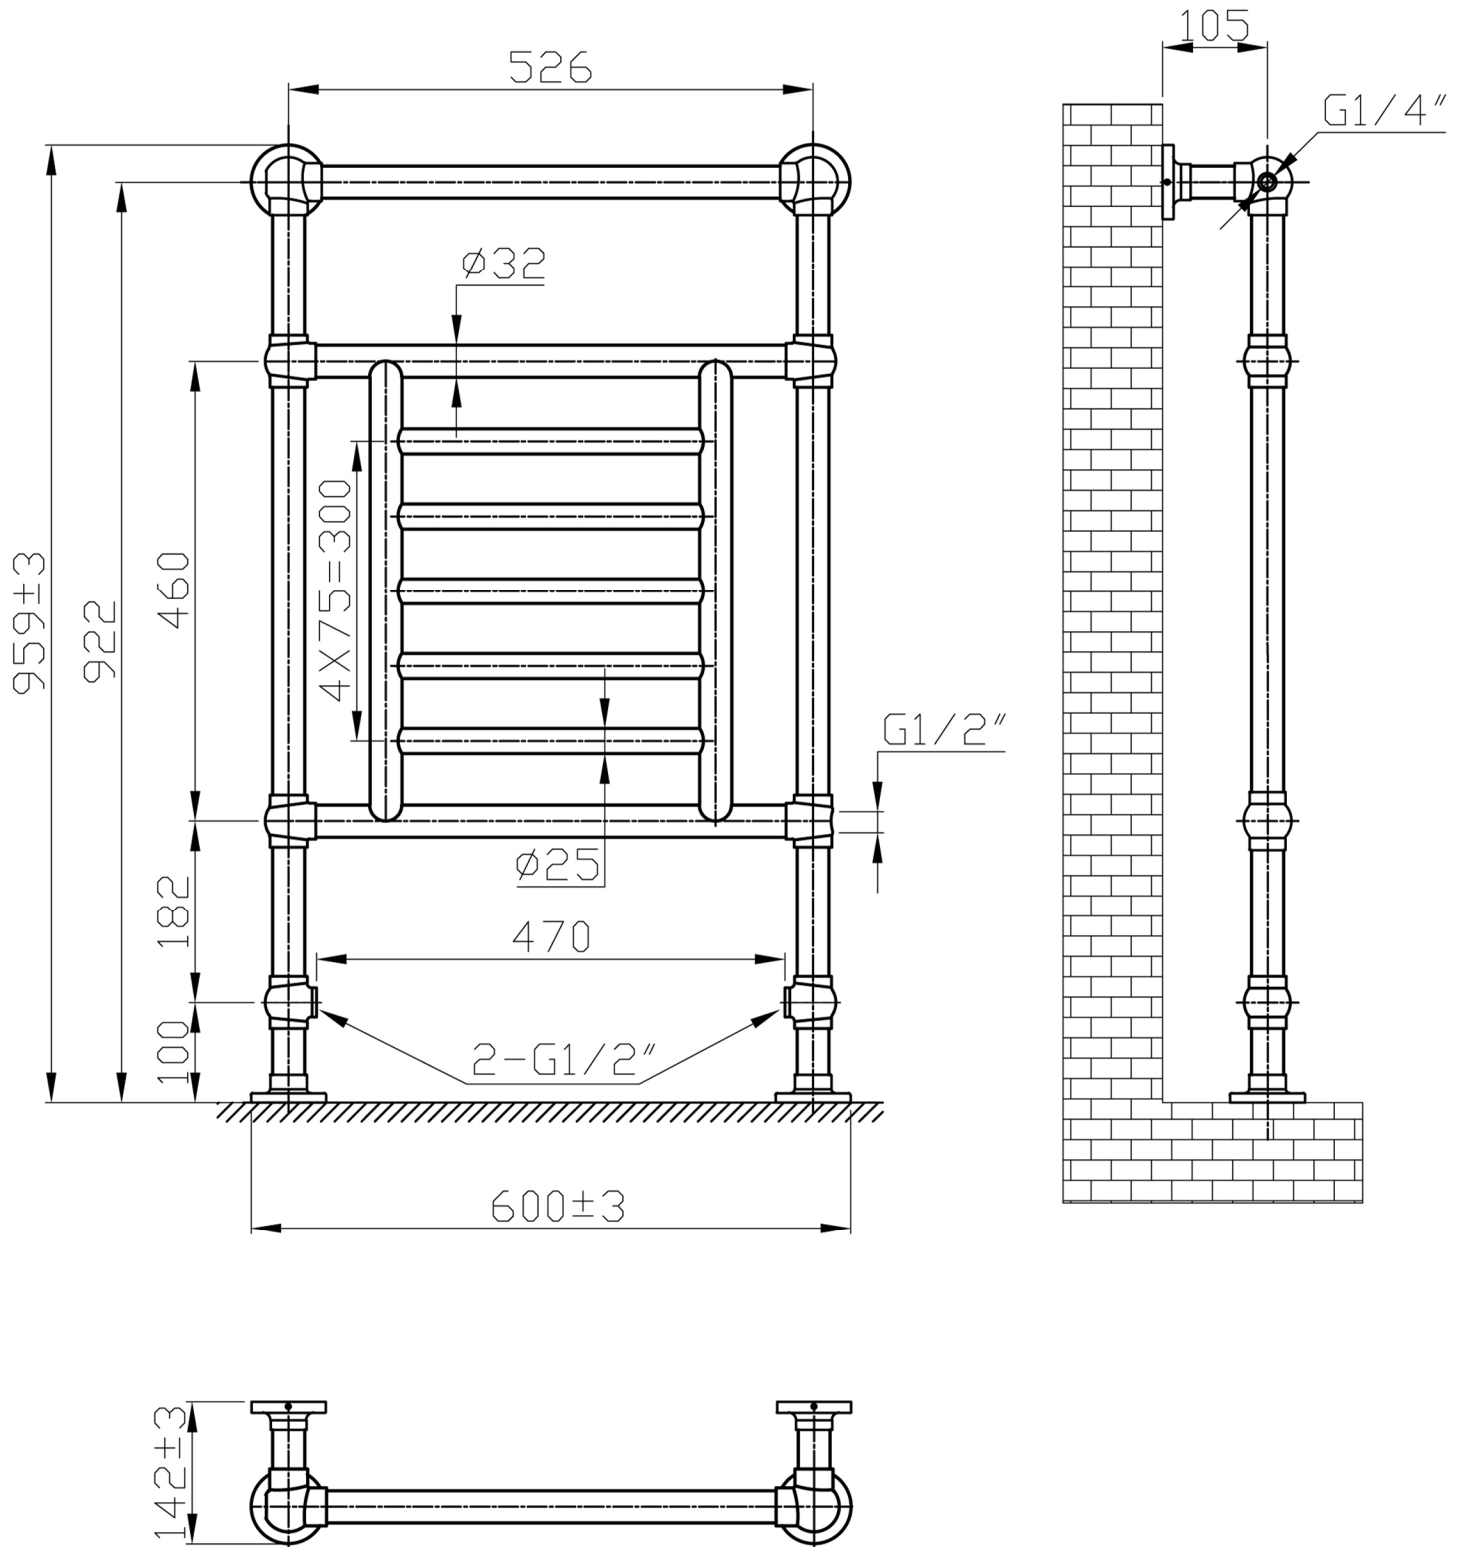

# 41.1001 Sherbourne technical drawing

Unit: mm

Tappings : 470mm.  
 Tappings from wall : 105mm.  
 Distance from wall : 142mm.

**This product should be fitted by a fully qualified installer.**

Eastbrook Road, Gloucester GL4 3DB  
 Technical Helpline : 01452 317890  
 Mon - Fri / 8am - 5pm  
 Email : technical@eastbrookco.com