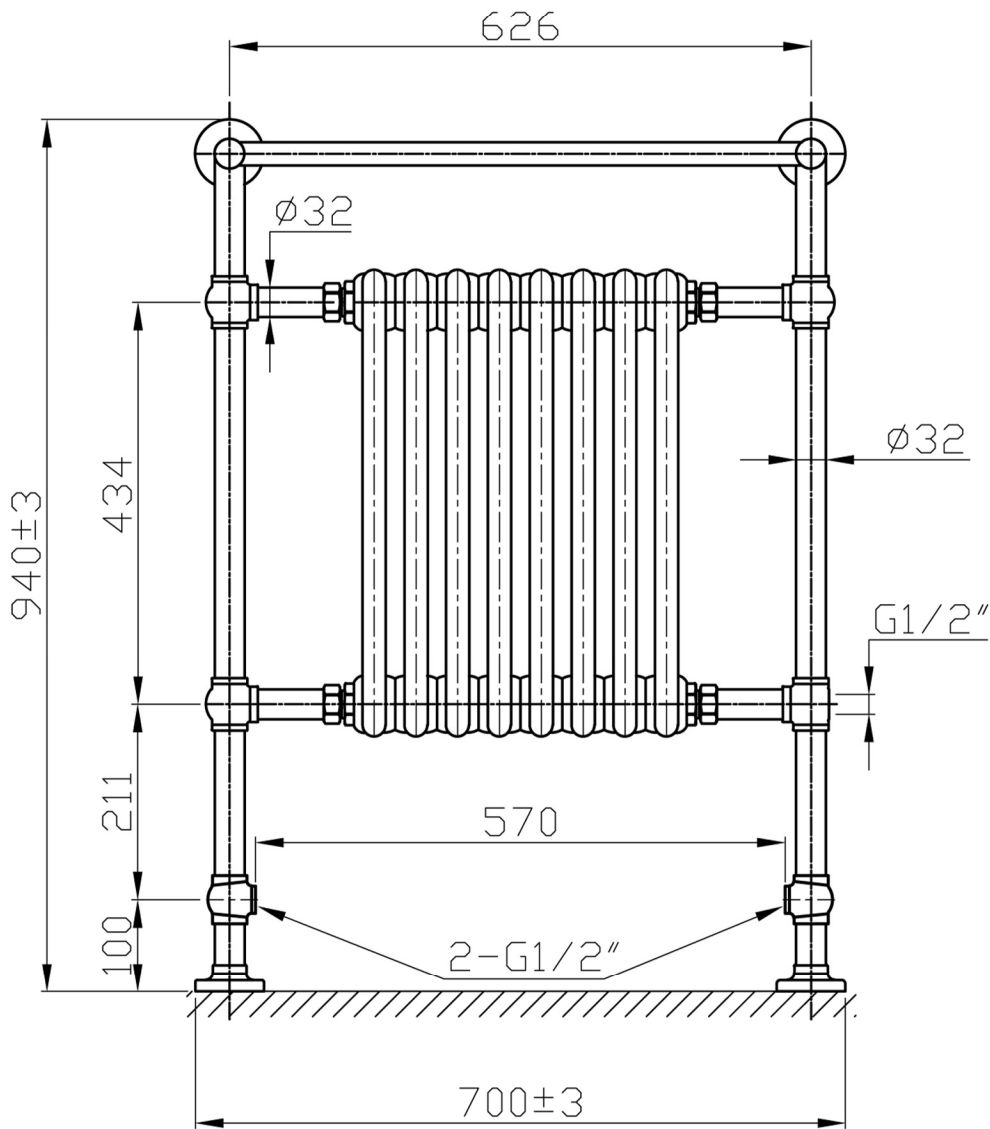

41.1007 Leadon technical drawing

Unit: mm

Tappings : 570mm.
 Tappings from wall : 137mm.
 Distance from wall : 260mm.

This product should be fitted by a fully qualified installer.

Eastbrook Road, Gloucester GL4 3DB
 Technical Helpline : 01452 317890
 Mon - Fri / 8am - 5pm
 Email : technical@eastbrookco.com