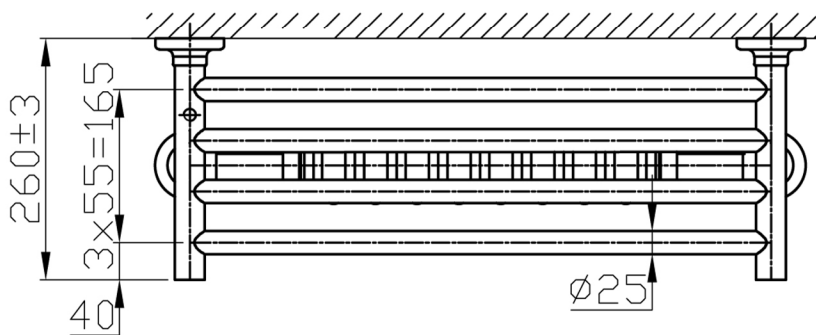

41.1007 Leadon technical drawing

Unit: mm

Tappings : 570mm.
 Tappings from wall : 137mm.
 Distance from wall : 260mm.

This product should be fitted by a fully qualified installer.

Eastbrook Road, Gloucester GL4 3DB
 Technical Helpline : 01452 317890
 Mon - Fri / 8am - 5pm
 Email : technical@eastbrookco.com