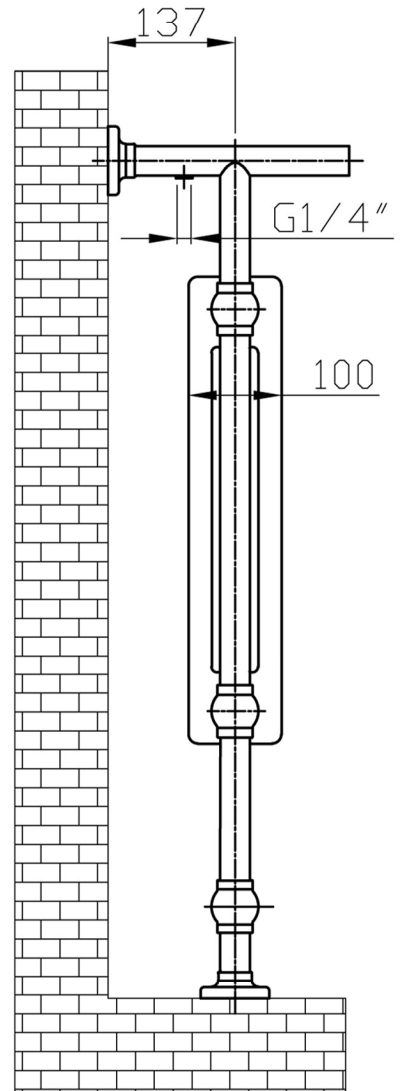

41.1007 Leadon technical drawing

Unit: mm

Tappings : 570mm.
 Tappings from wall : 137mm.
 Distance from wall : 260mm.

This product should be fitted by a fully qualified installer.

Eastbrook Road, Gloucester GL4 3DB
 Technical Helpline : 01452 317890
 Mon - Fri / 8am - 5pm
 Email : technical@eastbrookco.com