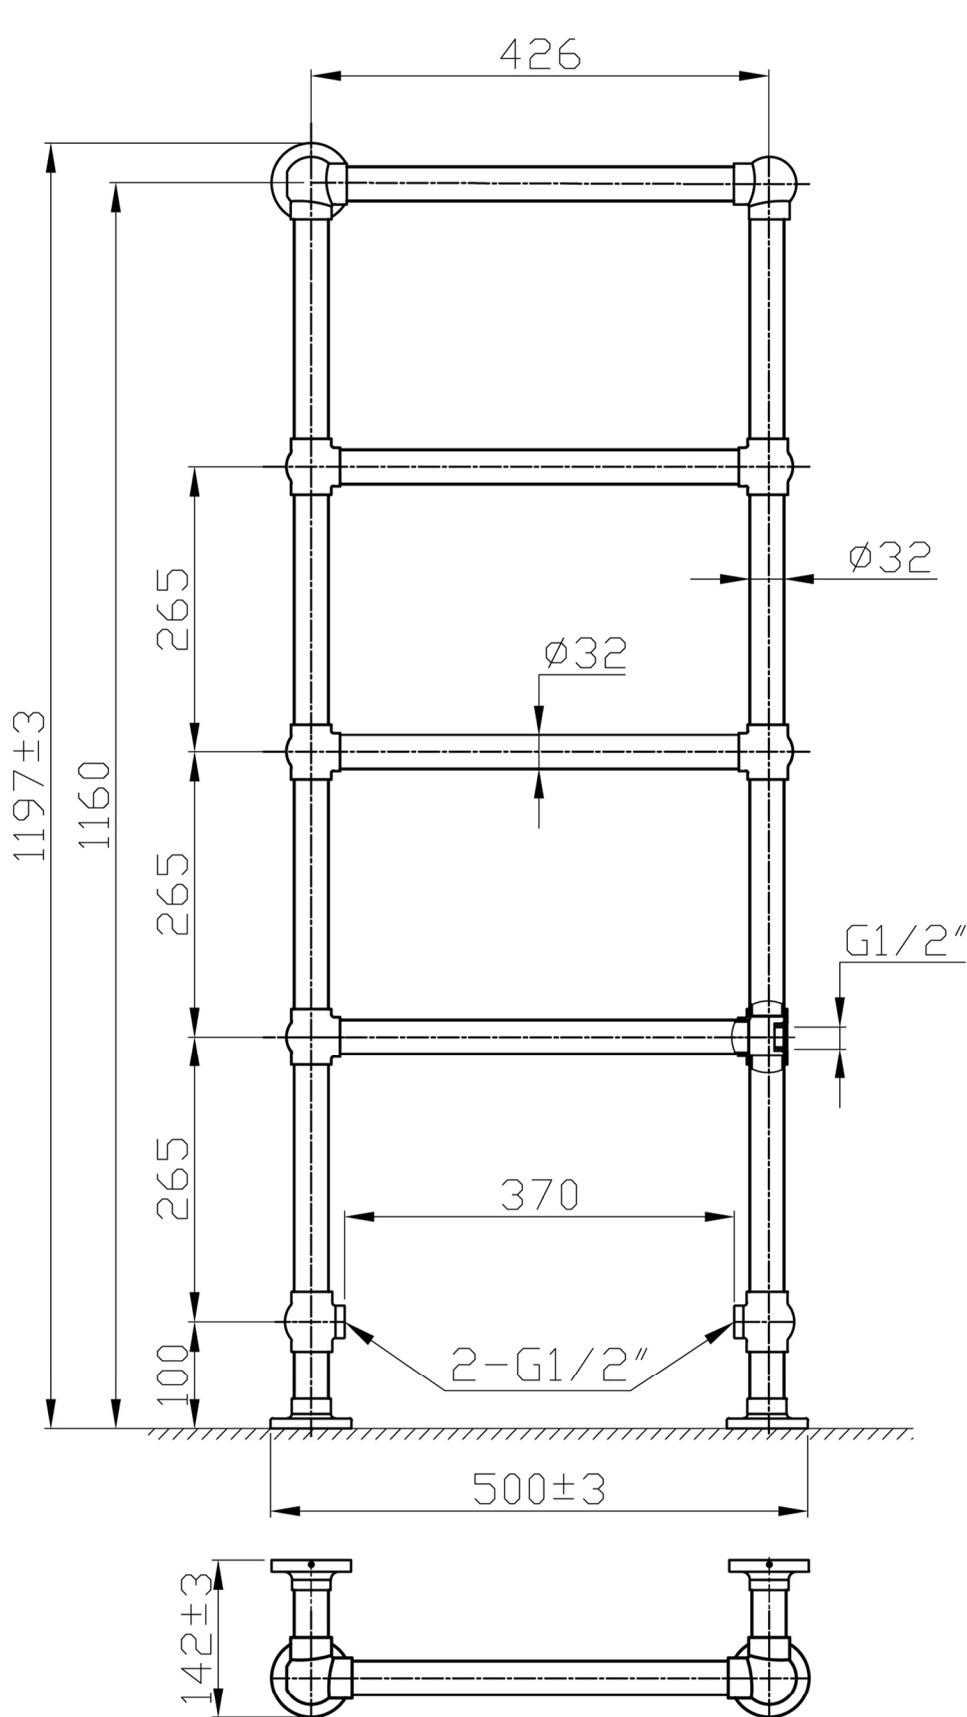

41.1014 Windrush technical drawing

Unit: mm

Tappings : 370mm.
Tappings from wall : 105mm.
Distance from wall : 142mm.

This product should be fitted by a fully qualified installer.

Eastbrook Road, Gloucester GL4 3DB
Technical Helpline : 01452 317890
Mon - Fri / 8am - 5pm
Email : technical@eastbrookco.com