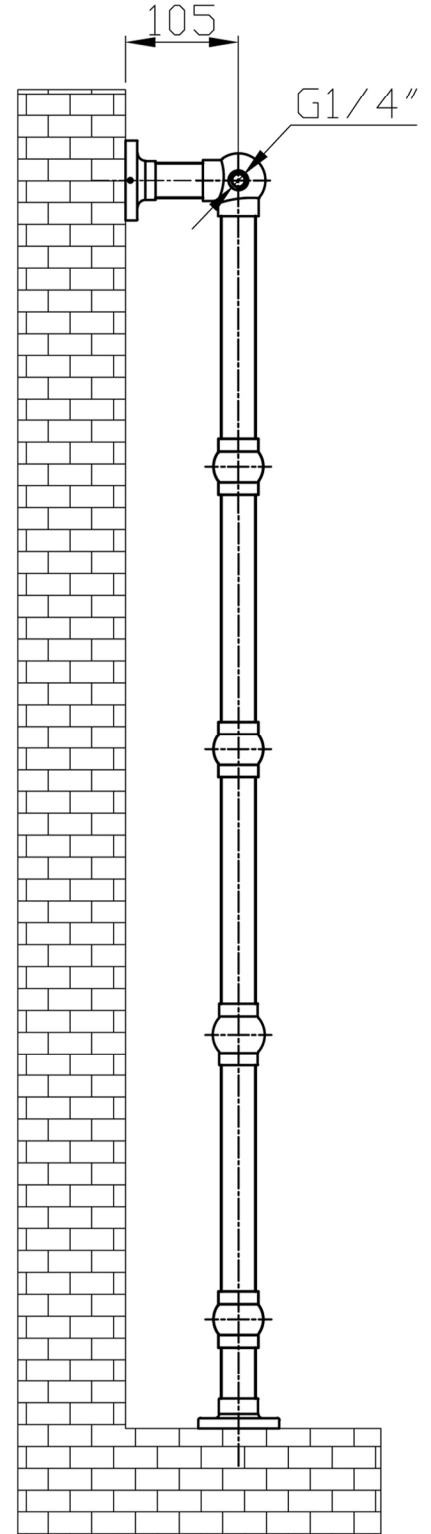

41.1014 Windrush technical drawing

Unit: mm

Tappings : 370mm.
Tappings from wall : 105mm.
Distance from wall : 142mm.

This product should be fitted by a fully qualified installer.

Eastbrook Road, Gloucester GL4 3DB
Technical Helpline : 01452 317890
Mon - Fri / 8am - 5pm
Email : technical@eastbrookco.com