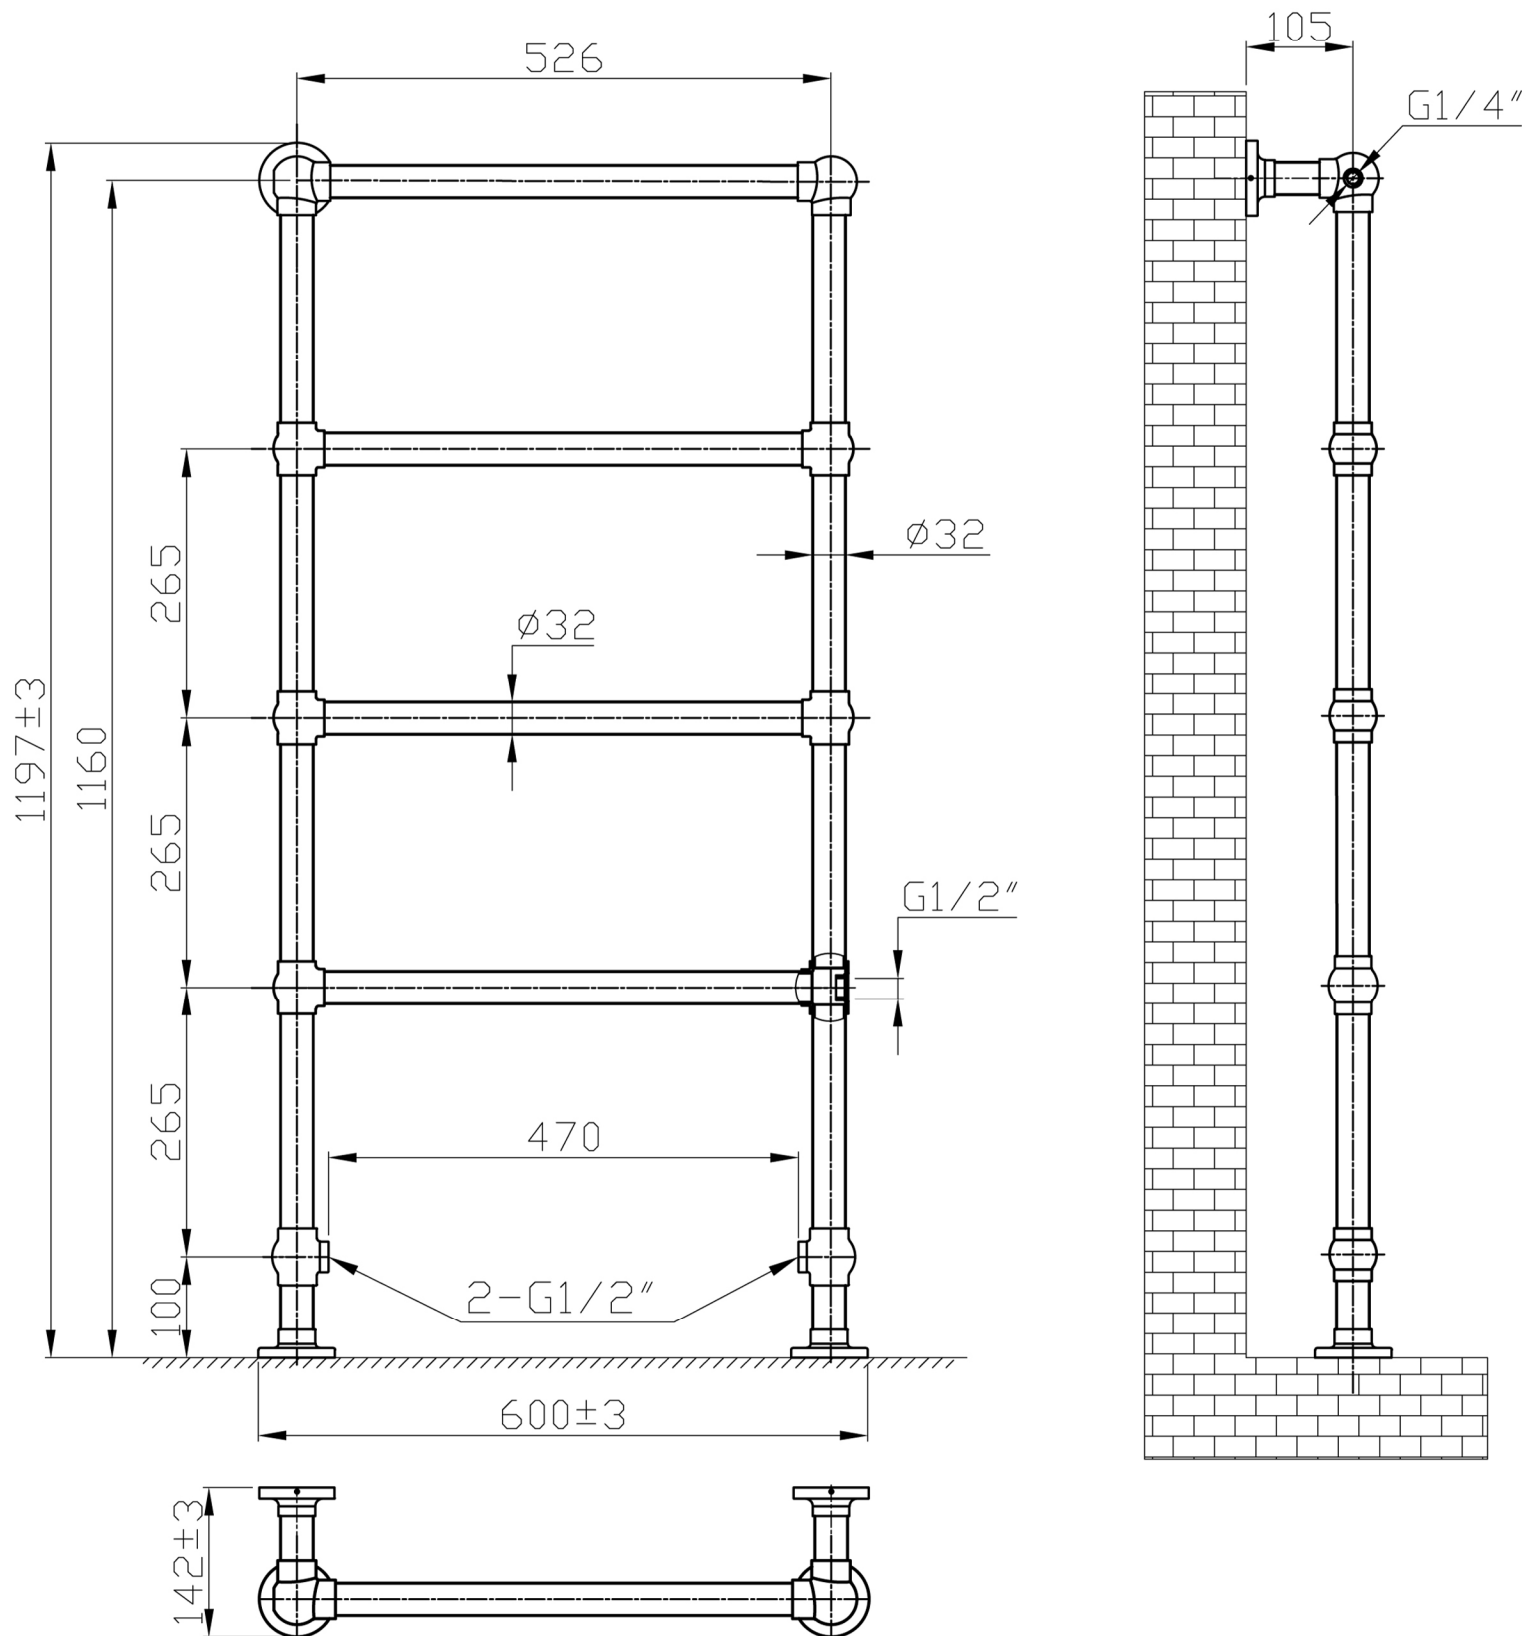

# 41.1015 Windrush technical drawing

Unit: mm

Tappings : 470mm.  
 Tappings from wall : 105mm.  
 Distance from wall : 142mm.

**This product should be fitted by a fully qualified installer.**

Eastbrook Road, Gloucester GL4 3DB  
 Technical Helpline : 01452 317890  
 Mon - Fri / 8am - 5pm  
 Email : [technical@eastbrookco.com](mailto:technical@eastbrookco.com)