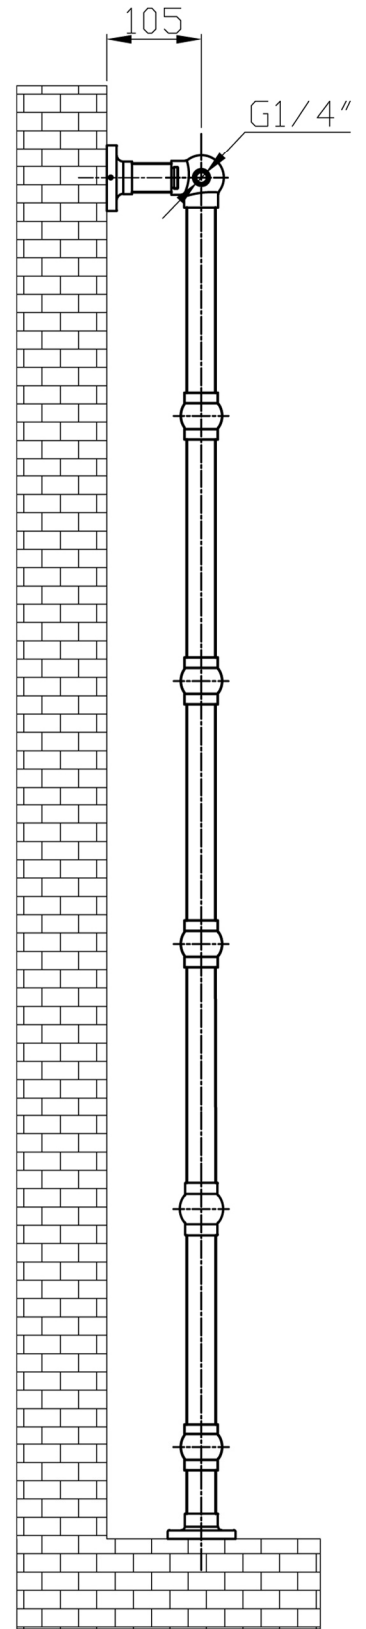

41.1017 Windrush technical drawing

Unit: mm

Tappings : 470mm.
 Tappings from wall : 105mm.
 Distance from wall : 142mm.

This product should be fitted by a fully qualified installer.

Eastbrook Road, Gloucester GL4 3DB
 Technical Helpline : 01452 317890
 Mon - Fri / 8am - 5pm
 Email : technical@eastbrookco.com