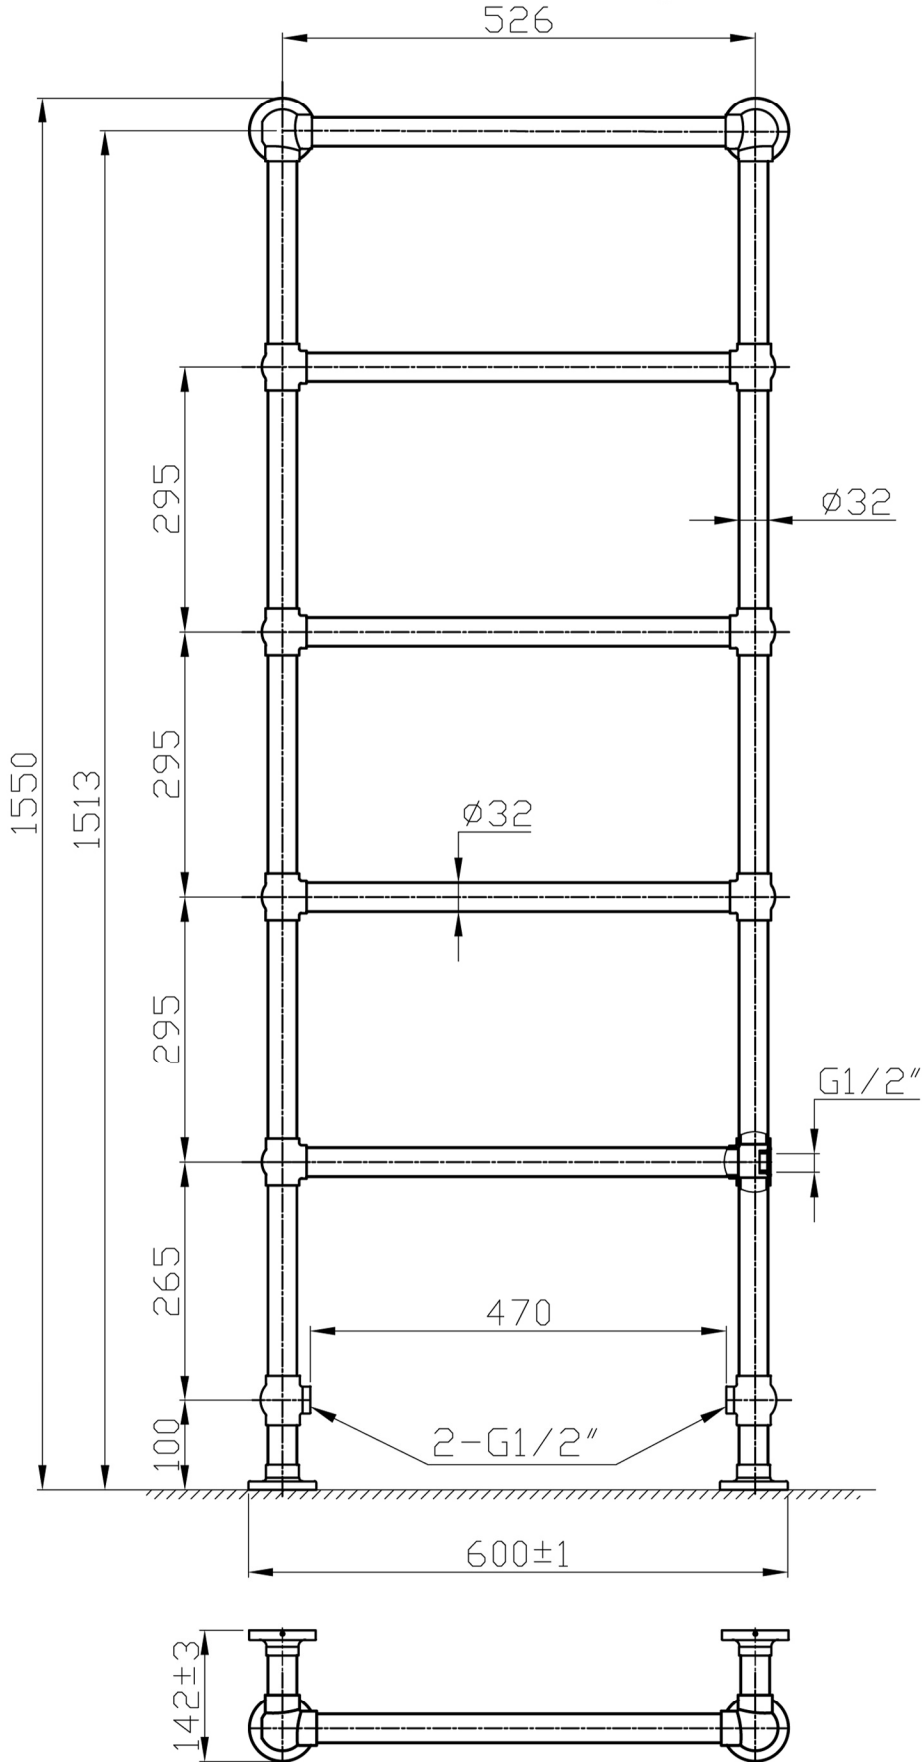

41.1017 Windrush technical drawing

Unit: mm

Tappings : 470mm.
 Tappings from wall : 105mm.
 Distance from wall : 142mm.

This product should be fitted by a fully qualified installer.

Eastbrook Road, Gloucester GL4 3DB
 Technical Helpline : 01452 317890
 Mon - Fri / 8am - 5pm
 Email : technical@eastbrookco.com