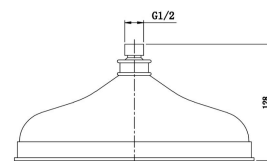

# PRODUCT DATA SHEET

**RANGE:** Ferrada

**CODE:** FER7600K4

**DESCRIPTION:** Ferrada Concealed Thermostatic Shower Valve

*with single outlet, round wall arm and traditional style rub-clean showerhead*

## FLOW RATES:

BAR PRESSURE	0.2 BAR	0.5 BAR	1.0 BAR	3.0 BAR
LITRES PER MINUTE	9.5	15.0	16.6	-