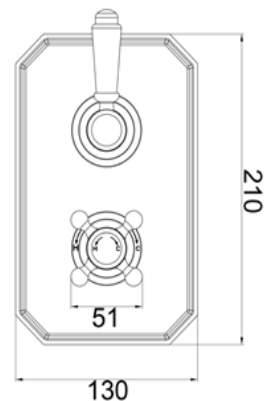

# PRODUCT DATA SHEET

**RANGE:** Ferrada

**CODE:** FER7600K4

**DESCRIPTION:** Ferrada Concealed Thermostatic Shower Valve

*with single outlet, round wall arm and traditional style rub-clean showerhead*

## FLOW RATES:

BAR PRESSURE	0.2 BAR	0.5 BAR	1.0 BAR	3.0 BAR
LITRES PER MINUTE	9.5	15.0	16.6	-