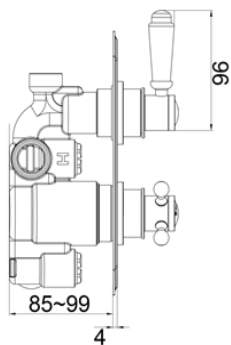

# PRODUCT DATA SHEET

**RANGE:** Ferrada

**CODE:** FER7600K4

**DESCRIPTION:** Ferrada Concealed Thermostatic Shower Valve

*with single outlet, round wall arm and traditional style rub-clean showerhead*

## FLOW RATES:

BAR PRESSURE	0.2 BAR	0.5 BAR	1.0 BAR	3.0 BAR
LITRES PER MINUTE	9.5	15.0	16.6	-