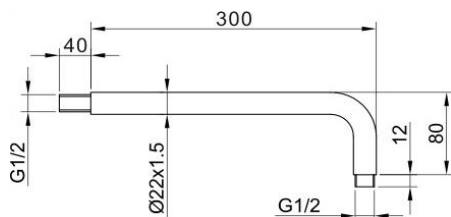

# PRODUCT DATA SHEET

**RANGE:** Ferrada

**CODE:** FER7600K4

**DESCRIPTION:** Ferrada Concealed Thermostatic Shower Valve

*with single outlet, round wall arm and traditional style rub-clean showerhead*

## FLOW RATES:

BAR PRESSURE	0.2 BAR	0.5 BAR	1.0 BAR	3.0 BAR
LITRES PER MINUTE	9.5	15.0	16.6	-