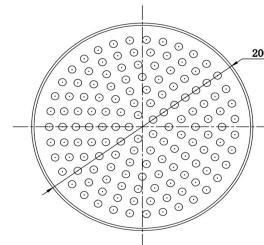

# PRODUCT DATA SHEET

**RANGE:** Ferrada

**CODE:** FER7600K4

**DESCRIPTION:** Ferrada Concealed Thermostatic Shower Valve

*with single outlet, round wall arm and traditional style rub-clean showerhead*

## FLOW RATES:

BAR PRESSURE	0.2 BAR	0.5 BAR	1.0 BAR	3.0 BAR
LITRES PER MINUTE	9.5	15.0	16.6	-