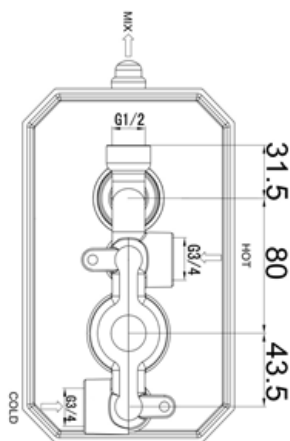

# PRODUCT DATA SHEET

**RANGE:** Ferrada

**CODE:** FER7600K4

**DESCRIPTION:** Ferrada Concealed Thermostatic Shower Valve

*with single outlet, round wall arm and traditional style rub-clean showerhead*

## FLOW RATES:

BAR PRESSURE	0.2 BAR	0.5 BAR	1.0 BAR	3.0 BAR
LITRES PER MINUTE	9.5	15.0	16.6	-