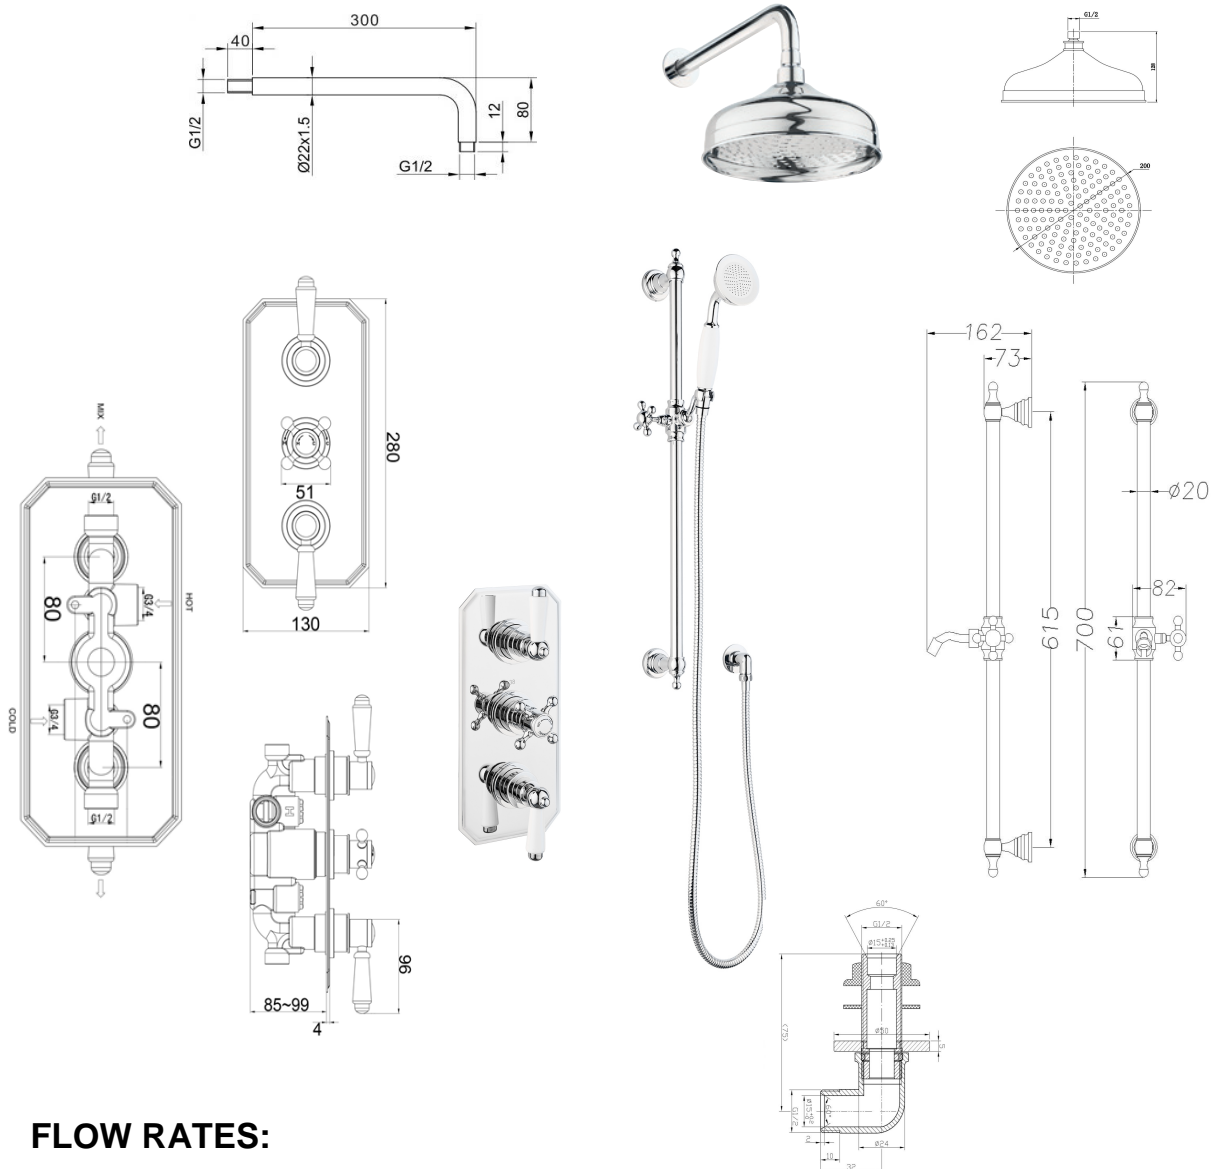

PRODUCT DATA SHEET

RANGE: Ferrada

CODE: FER7700K6

DESCRIPTION: Ferrada Concealed Thermostatic Shower Valve

With Fixed Slider Rail, adjustable slider bracket and handshower, traditional rub-clean showerhead

FLOW RATES:

BAR PRESSURE	0.2 BAR	0.5 BAR	1.0 BAR	2.0 BAR
LITRES PER MINUTE	11.5	15.1	19.8	26.8