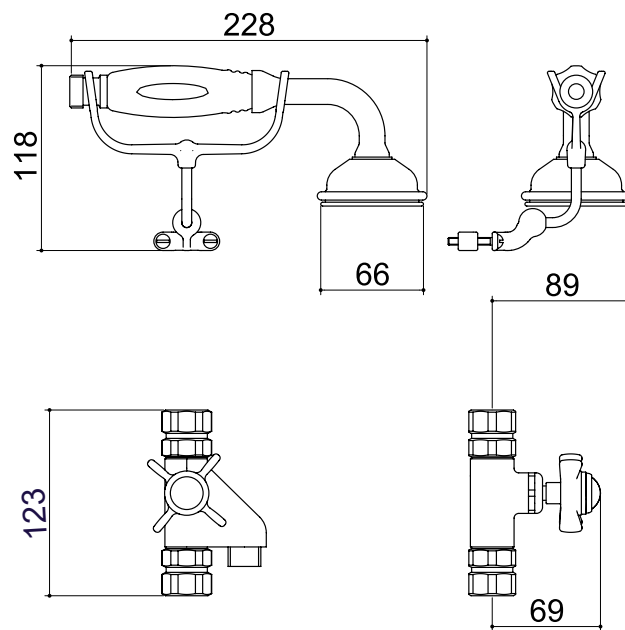

PRODUCT DATA SHEET

RANGE: Shower Kits & Arms

CODE: SJK680

DESCRIPTION: 18mm Diverter Valve for Riser Rail with Hose & Handshower on Cradle

Supplied with 2.5" skirted rose and porcelain stem