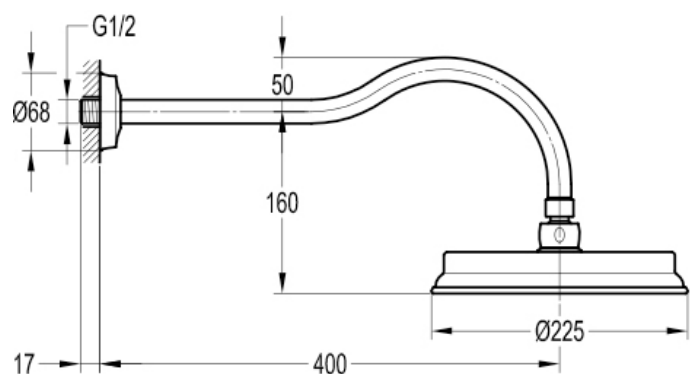

TECHNICAL DATA SHEET

LIBERTY BRASS WALL MOUNTED SHOWER ARM - ORB

Dimensions are in millimetres except thread sizes which are BSP imperial.

Notes

Our guarantee is subject to the product having been installed, used and maintained in accordance with our instructions. All working parts (such as hinges, ceramic disks, cartridges, seals and cistern fittings), which are subject to normal wear and tear, are covered for 36 months from proof of purchase date. Our guarantee applies to the original purchaser and is non-transferable. Our guarantee is only applicable in the UK and ROI. This does not affect your statutory rights.

We recommend that a pressure reducing valve is fitted in installations where the water supply pressure exceeds 3 bar. Pressure in excess of 3 bar could reduce the working life of this product and invalidate the guarantee.