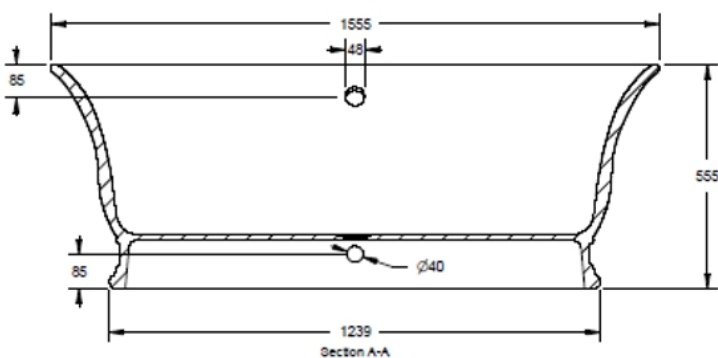

CUSTOMER DATA SHEET - BATHS

SALES CODE: BAB032

DESCRIPTION: BAMPTON BATH

PRODUCT DIMENSIONS

Length (mm)	Width (mm)	Depth (mm)	Nett Wgt Kg
1555	740	555	104

PACKAGING DIMENSIONS

Length (mm)	Width (mm)	Depth (mm)	Gross Wgt Kg
xxxx	xxx	xxx	xxx

PACKAGING DATA

Box Colour	Brown Cardboard Box		
Box Qty	1	Label Colour	White Label
Label Size	xxx X xxx	Label Qty	1

OUTER BOX DIMENSIONS (If Applicable)

Length (mm)	Width (mm)	Height (mm)	Gross Wgt Kg
Barcode			

PRODUCT DETAILS

Country of Origin	South Africa	Certification	FSC	No	CE	No
Fitting Instruction	Yes	Material Colour Ref	European White			
Product Material	Cian	Material Thickness	16mm			
Volume (Ltr)	140	Displaced Capacity	105			
Leg Set Inc'	Legset Not Included	Waste Inc'	Waste Not Included			
Drilled/Undrilled	Undrilled For Taps	Includes Grips	No Grips Supplied			
Embossed	No	No of Tapholes	None			
Anti-Slip	No					