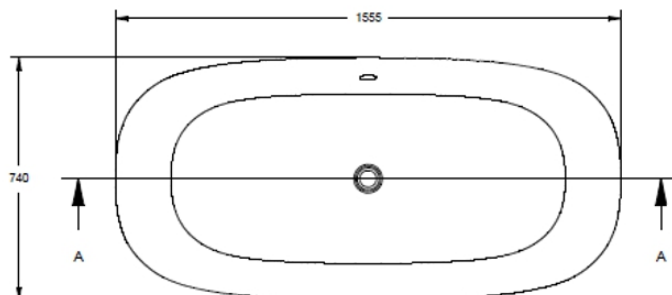

CUSTOMER DATA SHEET - BATHS

SALES CODE: BAB032

DESCRIPTION: BAMPTON BATH

PRODUCT DIMENSIONS

Length (mm)	Width (mm)	Depth (mm)	Nett Wgt Kg
1555	740	555	104

PACKAGING DIMENSIONS

Length (mm)	Width (mm)	Depth (mm)	Gross Wgt Kg
xxxx	xxx	xxx	xxx

PACKAGING DATA

Box Colour	Brown Cardboard Box		
Box Qty	1	Label Colour	White Label
Label Size	xxx X xxx	Label Qty	1

OUTER BOX DIMENSIONS (If Applicable)

Length (mm)	Width (mm)	Height (mm)	Gross Wgt Kg
Barcode			

PRODUCT DETAILS

Country of Origin	South Africa	Certification	FSC	No	CE	No
Fitting Instruction	Yes	Material Colour Ref	European White			
Product Material	Cian	Material Thickness	16mm			
Volume (Ltr)	140	Displaced Capacity	105			
Leg Set Inc'	Legset Not Included	Waste Inc'	Waste Not Included			
Drilled/Undrilled	Undrilled For Taps	Includes Grips	No Grips Supplied			
Embossed	No	No of Tapholes	None			
Anti-Slip	No					