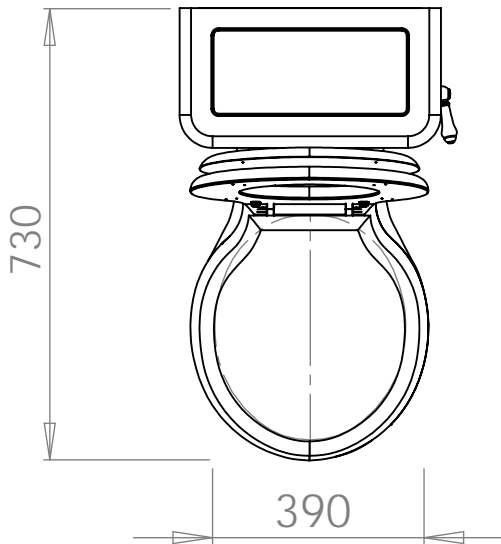

Ceramic Collection

Etoile	Close Coupled Closet
--------	----------------------

We recommend that all products are purchased with the assistance of a specialist bathroom retailer and always installed by an experienced installer who is a member of a recognized association. All sizes quoted are nominal: items may vary by plus minus 2% against the figures quoted. When planning installations where dimensions are critical, it is essential that the space allowed for individual items is physically checked. Imperial Bathrooms cannot be held liable for any costs associated with item not fitting in any given area. The contents of this statement are based on information correct at the time of publication. We reserve the right to make alterations and changes in product characteristics, fixing, packaging, operation etc. at any time without notice.