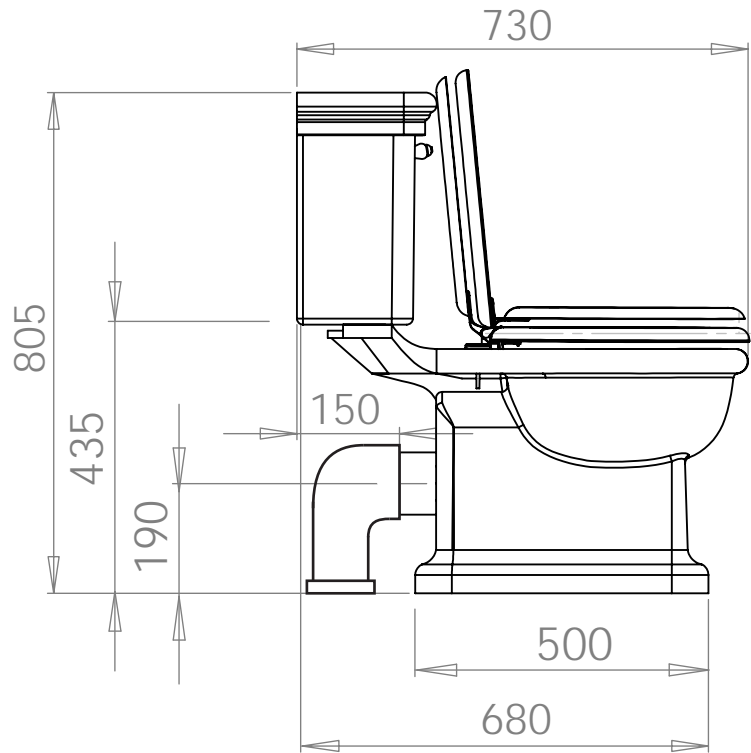

Ceramic Collection

Etoile	Close Coupled Closet
--------	----------------------

We recommend that all products are purchased with the assistance of a specialist bathroom retailer and always installed by an experienced installer who is a member of a recognized association. All sizes quoted are nominal: items may vary by plus minus 2% against the figures quoted. When planning installations where dimensions are critical, it is essential that the space allowed for individual items is physically checked. Imperial Bathrooms cannot be held liable for any costs associated with item not fitting in any given area. The contents of this statement are based on information correct at the time of publication. We reserve the right to make alterations and changes in product characteristics, fixing, packaging, operation etc. at any time without notice.