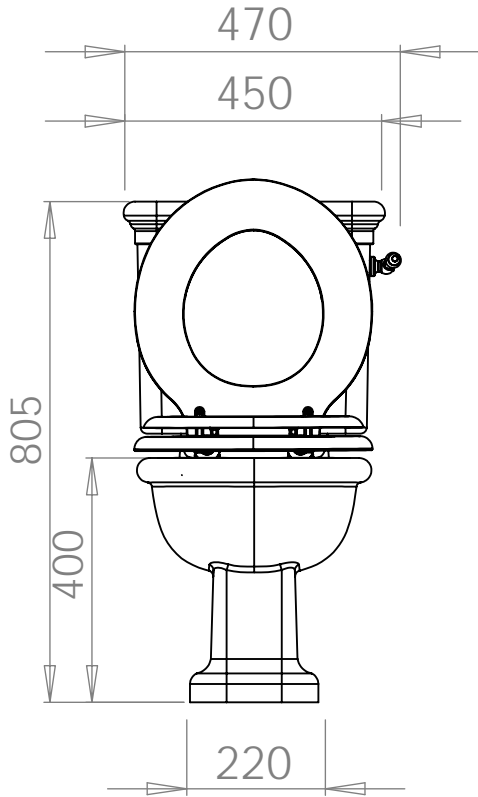

Ceramic Collection

Etoile	Close Coupled Closet
--------	----------------------

We recommend that all products are purchased with the assistance of a specialist bathroom retailer and always installed by an experienced installer who is a member of a recognized association. All sizes quoted are nominal: items may vary by plus minus 2% against the figures quoted. When planning installations where dimensions are critical, it is essential that the space allowed for individual items is physically checked. Imperial Bathrooms cannot be held liable for any costs associated with item not fitting in any given area. The contents of this statement are based on information correct at the time of publication. We reserve the right to make alterations and changes in product characteristics, fixing, packaging, operation etc. at any time without notice.