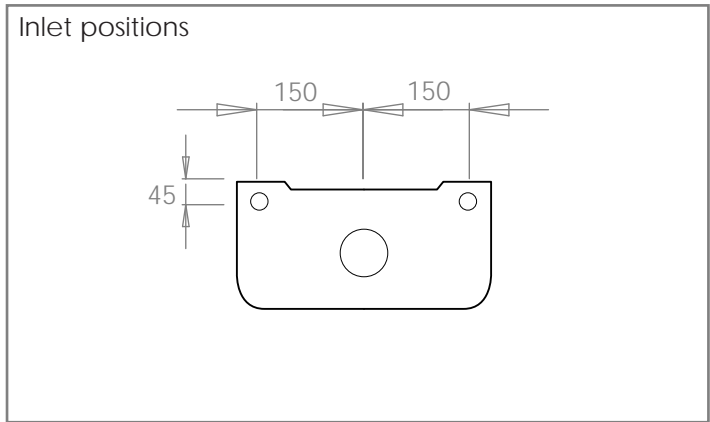

Ceramic Collection

Etoile	Close Coupled Closet
--------	----------------------

We recommend that all products are purchased with the assistance of a specialist bathroom retailer and always installed by an experienced installer who is a member of a recognized association. All sizes quoted are nominal: items may vary by plus minus 2% against the figures quoted. When planning installations where dimensions are critical, it is essential that the space allowed for individual items is physically checked. Imperial Bathrooms cannot be held liable for any costs associated with item not fitting in any given area. The contents of this statement are based on information correct at the time of publication. We reserve the right to make alterations and changes in product characteristics, fixing, packaging, operation etc. at any time without notice.