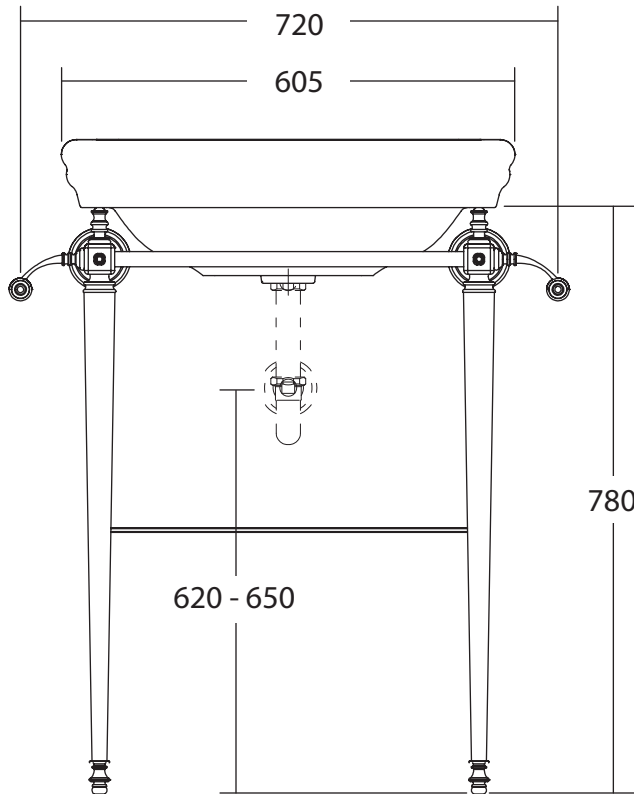

## Basin Stand Collection

Etoile

Medium Basin Stand

Stock Code - ZXBS8010100

We recommend that all products are purchased with the assistance of a specialist bathroom retailer and always installed by an experienced installer who is a member of a recognized association. All sizes quoted are nominal: items may vary by plus or minus 2% against the figures quoted. When planning installations where dimensions are critical, it is essential that the space allowed for individual items is physically checked. Imperial Bathrooms can not be held liable for any costs associated with items not fitting in any given area. The contents of this statement are based on information correct at the time of publication. We reserve the right to make alterations and changes in product characteristics, fixing, packaging, operation etc at any time without notice.