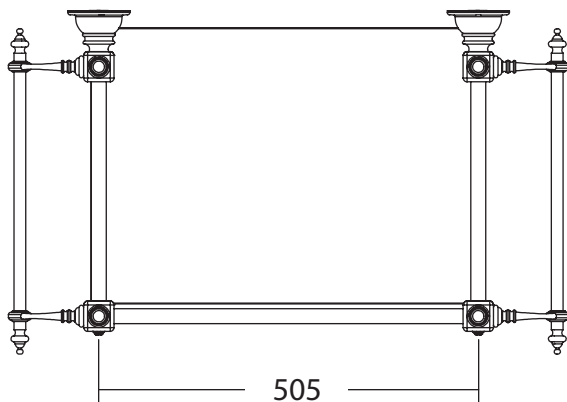

## Basin Stand Collection

Etoile

Medium Basin Stand

Stock Code - ZXBS8010100

We recommend that all products are purchased with the assistance of a specialist bathroom retailer and always installed by an experienced installer who is a member of a recognized association. All sizes quoted are nominal: items may vary by plus or minus 2% against the figures quoted. When planning installations where dimensions are critical, it is essential that the space allowed for individual items is physically checked. Imperial Bathrooms can not be held liable for any costs associated with items not fitting in any given area. The contents of this statement are based on information correct at the time of publication. We reserve the right to make alterations and changes in product characteristics, fixing, packaging, operation etc at any time without notice.