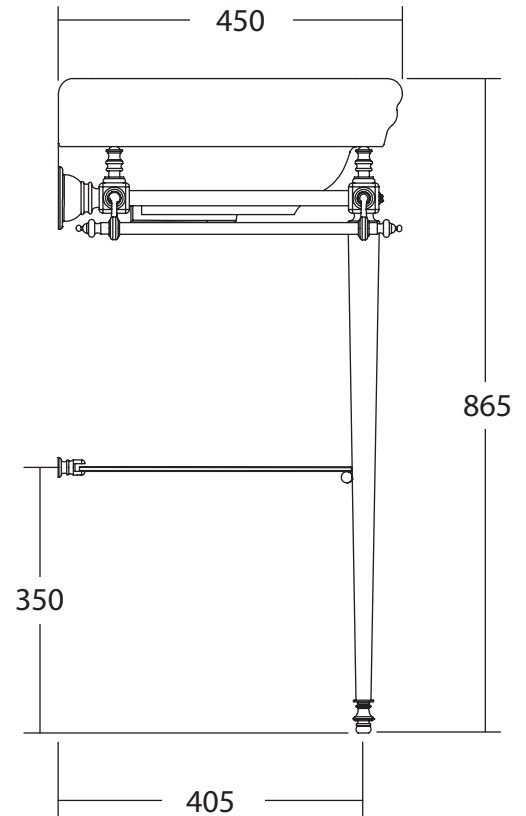

## Basin Stand Collection

Etoile

Medium Basin Stand

Stock Code - ZXBS8010100

We recommend that all products are purchased with the assistance of a specialist bathroom retailer and always installed by an experienced installer who is a member of a recognized association. All sizes quoted are nominal: items may vary by plus or minus 2% against the figures quoted. When planning installations where dimensions are critical, it is essential that the space allowed for individual items is physically checked. Imperial Bathrooms can not be held liable for any costs associated with items not fitting in any given area. The contents of this statement are based on information correct at the time of publication. We reserve the right to make alterations and changes in product characteristics, fixing, packaging, operation etc at any time without notice.