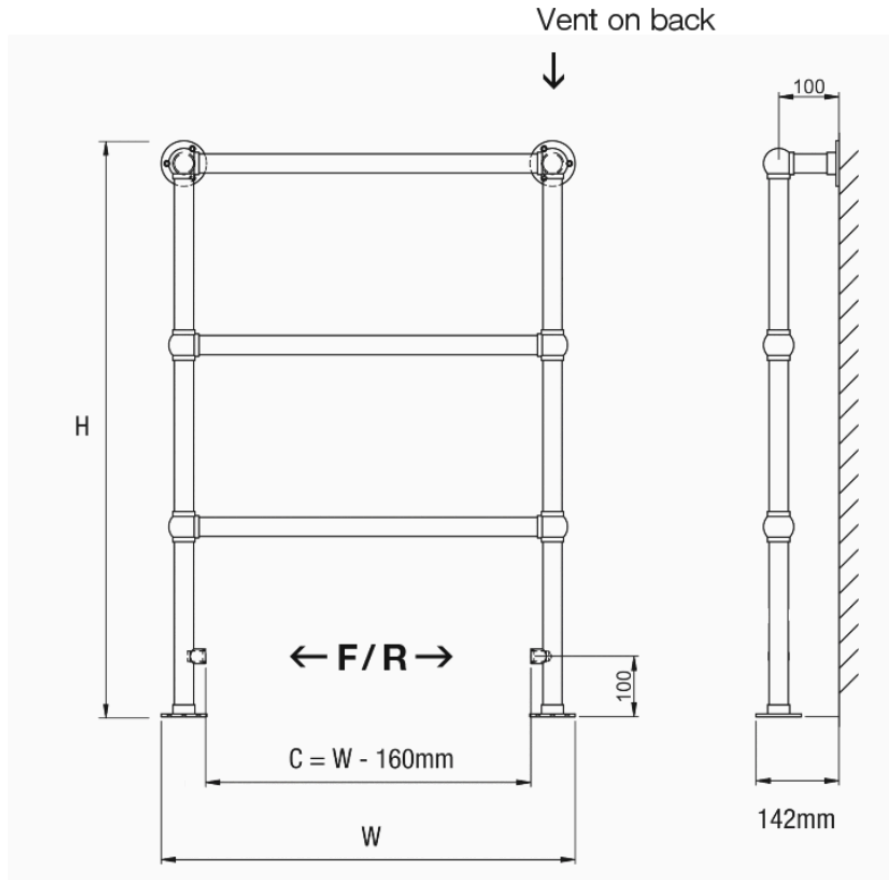

British Made Towel Radiator. Model: Floor 3 Rail

Material: Brass
 Guarantee: 5 Years
 Delivery: 4-5 Weeks

Standard Connections 1/2"

Other connections are available on request.

F = Flow
R = Return

Height (H) (mm)	Width (W) (mm)	Watts $\Delta t 50^{\circ}\text{C}$	Btu's $\Delta t 50^{\circ}\text{C}$	Chrome Polished Brass (ex VAT)	Polished Nickel Brushed Nickel Antique Brass (ex VAT)	Polished Gold Brushed Gold (ex VAT)	Weight (kgs)
952	475	190	653	£693.00	£851.00	£1,041.00	7
952	685	231	788	£651.00	£879.00	£1,055.00	10
952	837	260	887	£672.00	£907.00	£1,092.00	12
952	989	289	985	£693.00	£935.00	£1,125.00	14