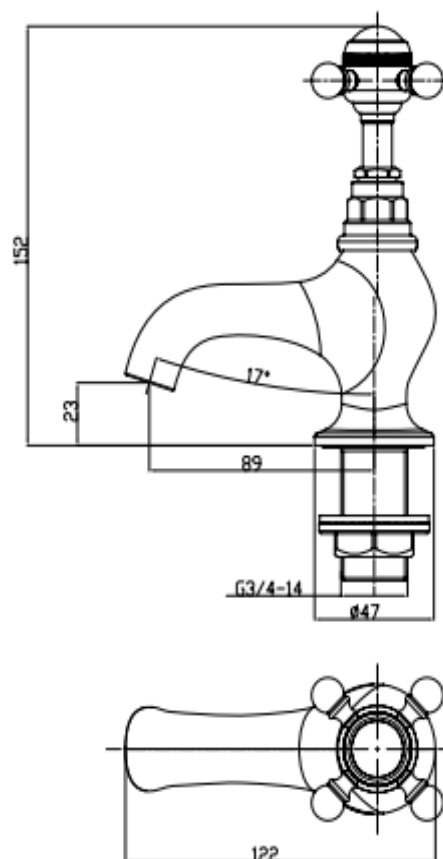

## PRODUCT DATA SHEET

RANGE: Ferrada

CODE: FER110

DESCRIPTION: Bath Taps

### FLOW RATES:

BAR PRESSURE	0.2 BAR	0.5 BAR	1.0 BAR	3.0 BAR
LITRES PER MINUTE	12.6	20.4	30.00	48.0