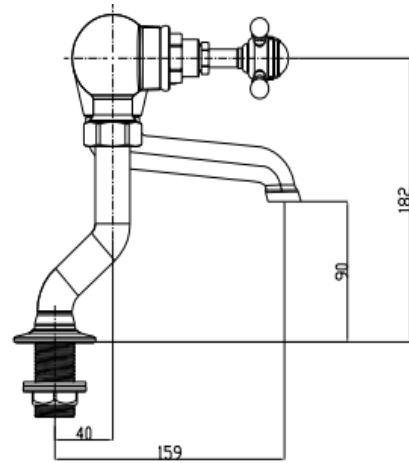

PRODUCT DATA SHEET

RANGE: Ferrada

CODE: FER310

DESCRIPTION: Bath Filler, deck mounted

FLOW RATES:

BAR PRESSURE	0.2 BAR	0.5 BAR	1.0 BAR	3.0 BAR
LITRES PER MINUTE	21.0	32.4	64.8	78.6