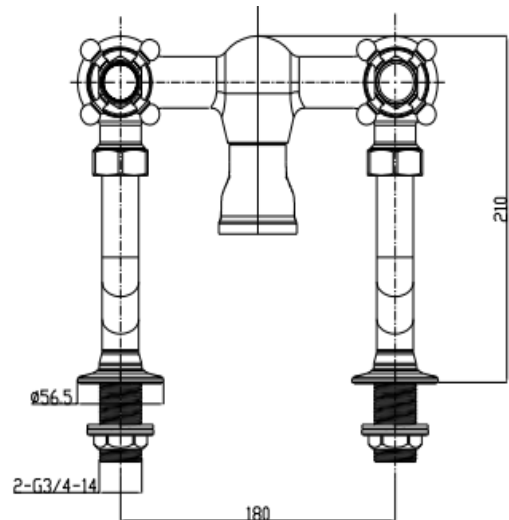

PRODUCT DATA SHEET

RANGE: Ferrada

CODE: FER310

DESCRIPTION: Bath Filler, deck mounted

FLOW RATES:

BAR PRESSURE	0.2 BAR	0.5 BAR	1.0 BAR	3.0 BAR
LITRES PER MINUTE	21.0	32.4	64.8	78.6