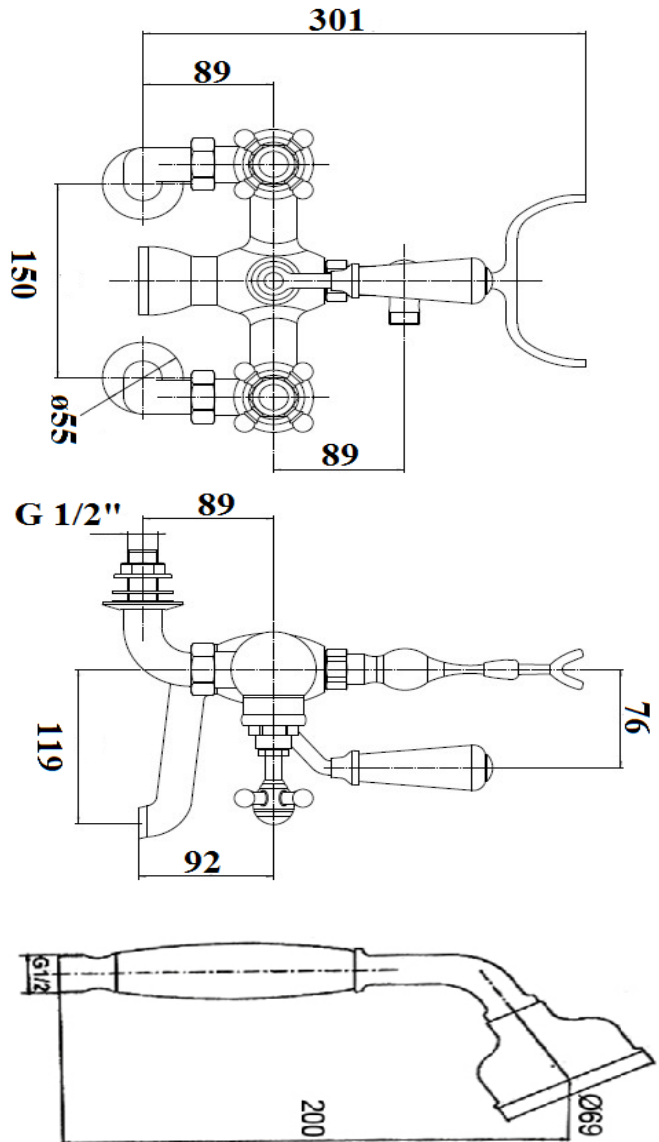

PRODUCT DATA SHEET

RANGE: Ferrada

CODE: FER350

DESCRIPTION: Wall Mounted Bath Shower Mixer with kit

FLOW RATES:

BAR PRESSURE	0.2 BAR	0.5 BAR	1.0 BAR	3.0 BAR
LITRES PER MINUTE	18.0	27.6	40.2	68.4

Marflow Engineering Limited