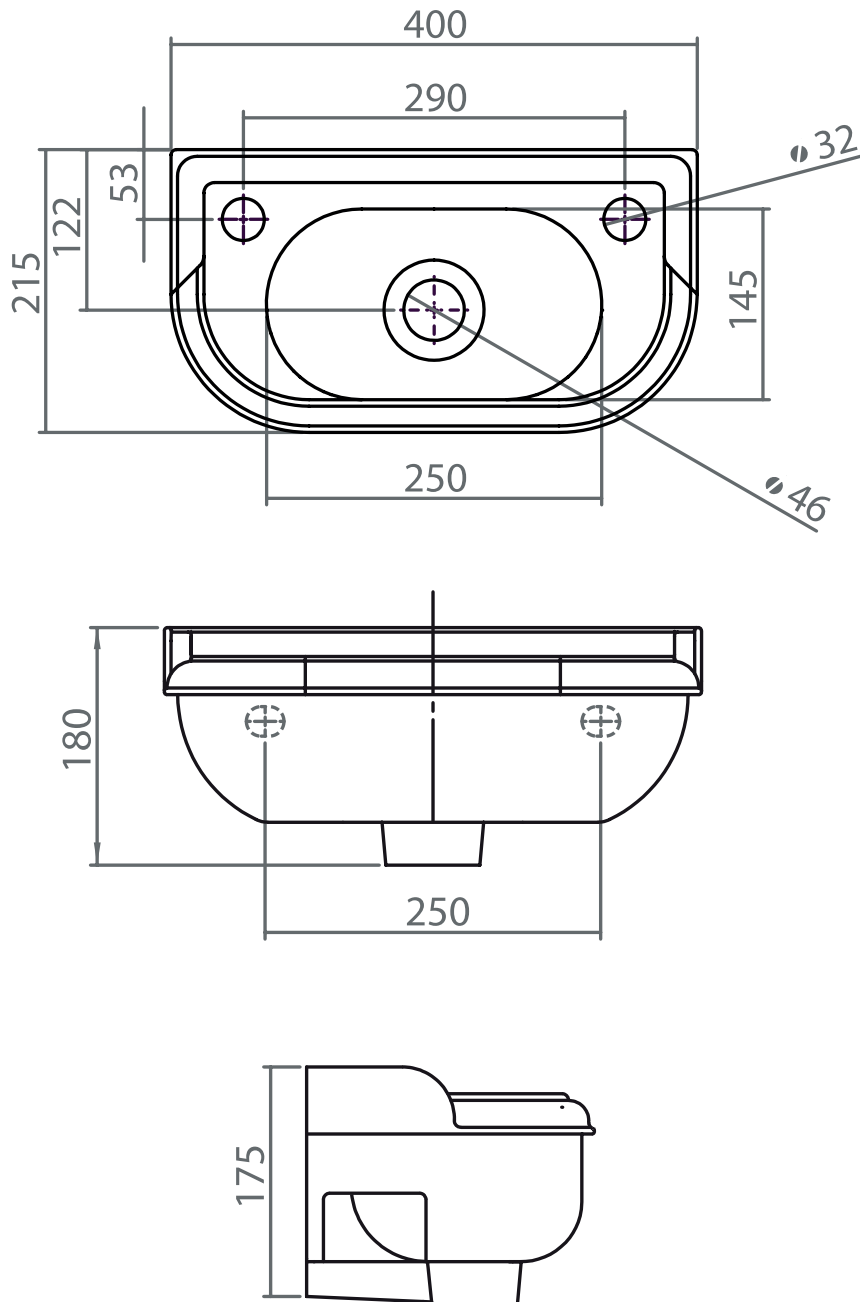

Victorian 400mm Micro basin (2 tap hole)

Silverdale Bathrooms

Silverdale Road, Newcastle Under Lyme, Staffordshire, ST5 6EL.

Telephone: 01782 717175 Facsimile: 01782 717166

Email: sales@silverdalebathrooms.co.uk