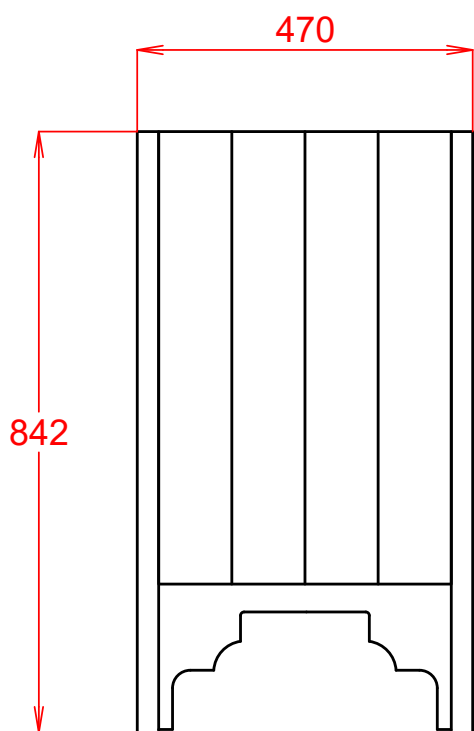

# VICTORIAN COLLECTION

Victorian 635mm Cabinet

Silverdale Ltd  
Silverdale Road,  
Newcastle Under Lyme,  
Staffordshire,  
ST5 6EH.  
Telephone: 01782 717 175 Facsimile: 01782 717 166  
Email: [sales@silverdalebathrooms.co.uk](mailto:sales@silverdalebathrooms.co.uk)  
[www.silverdalebathrooms.co.uk](http://www.silverdalebathrooms.co.uk)