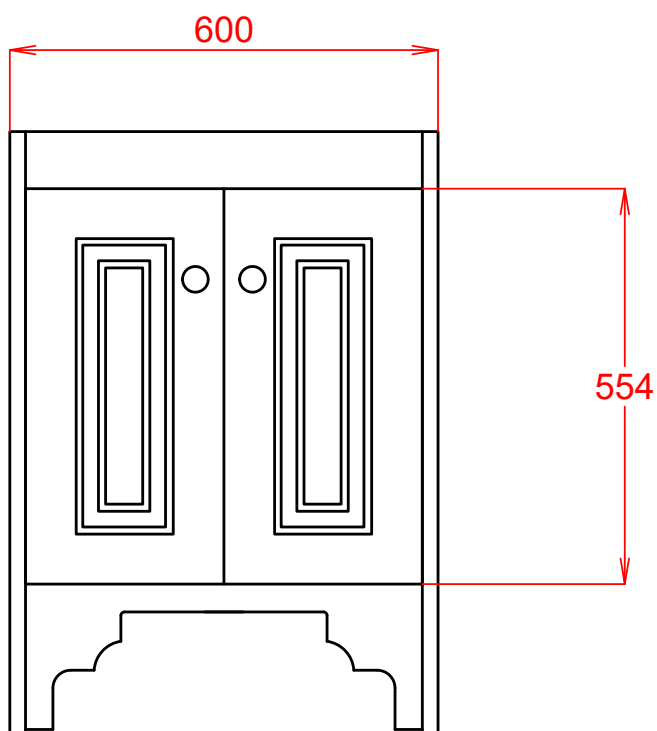

# VICTORIAN COLLECTION

Victorian 635mm Cabinet

Silverdale Ltd  
Silverdale Road,  
Newcastle Under Lyme,  
Staffordshire,  
ST5 6EH.  
Telephone: 01782 717 175 Facsimile: 01782 717 166  
Email: [sales@silverdalebathrooms.co.uk](mailto:sales@silverdalebathrooms.co.uk)  
[www.silverdalebathrooms.co.uk](http://www.silverdalebathrooms.co.uk)