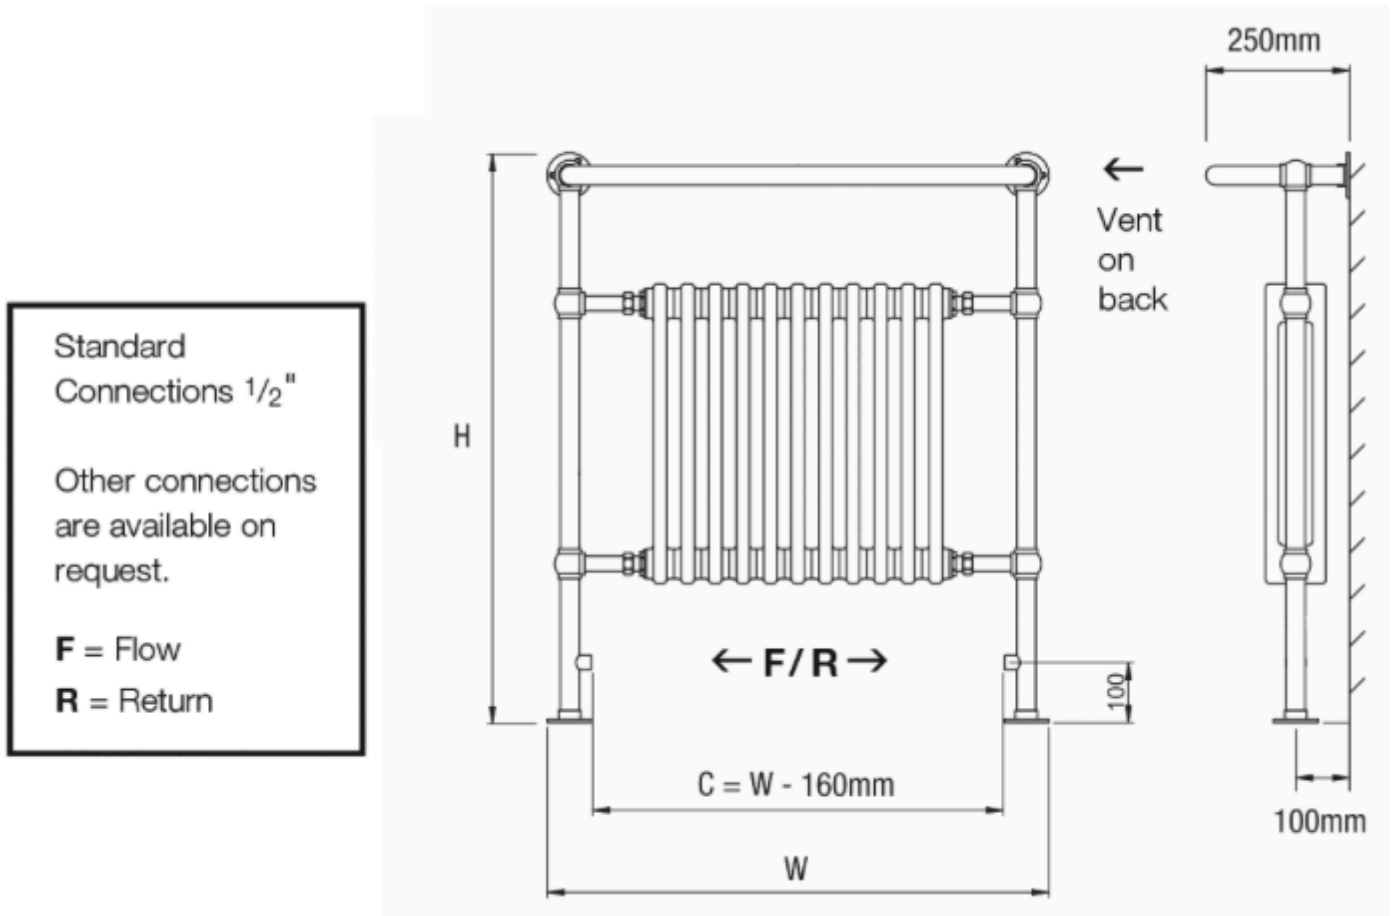

## British Made Towel Radiator. Model: Victorian

Material: Brass (Mild Steel Radiator Inserts)

Guarantee: 5 Years

Delivery: 4-5 Weeks

Height (H) (mm)	Width (W) (mm)	Watts $\Delta t$ 50°C	Btu's $\Delta t$ 50°C	Chrome Polished Brass (ex VAT)	Polished Nickel Brushed Nickel Antique Brass (ex VAT)	Polished Gold Brushed Gold (ex VAT)	Weight (kgs)
952	500	645	2200	£816.00	£979.00	£1,372.00	15
952	685	985	3370	£886.00	£1,063.00	£1,453.20	20
952	837	1328	4531	£994.00	£1,343.00	£1,556.80	25
952	989	1666	6584	£1,260.00	£1,701.00	£1,750.00	30