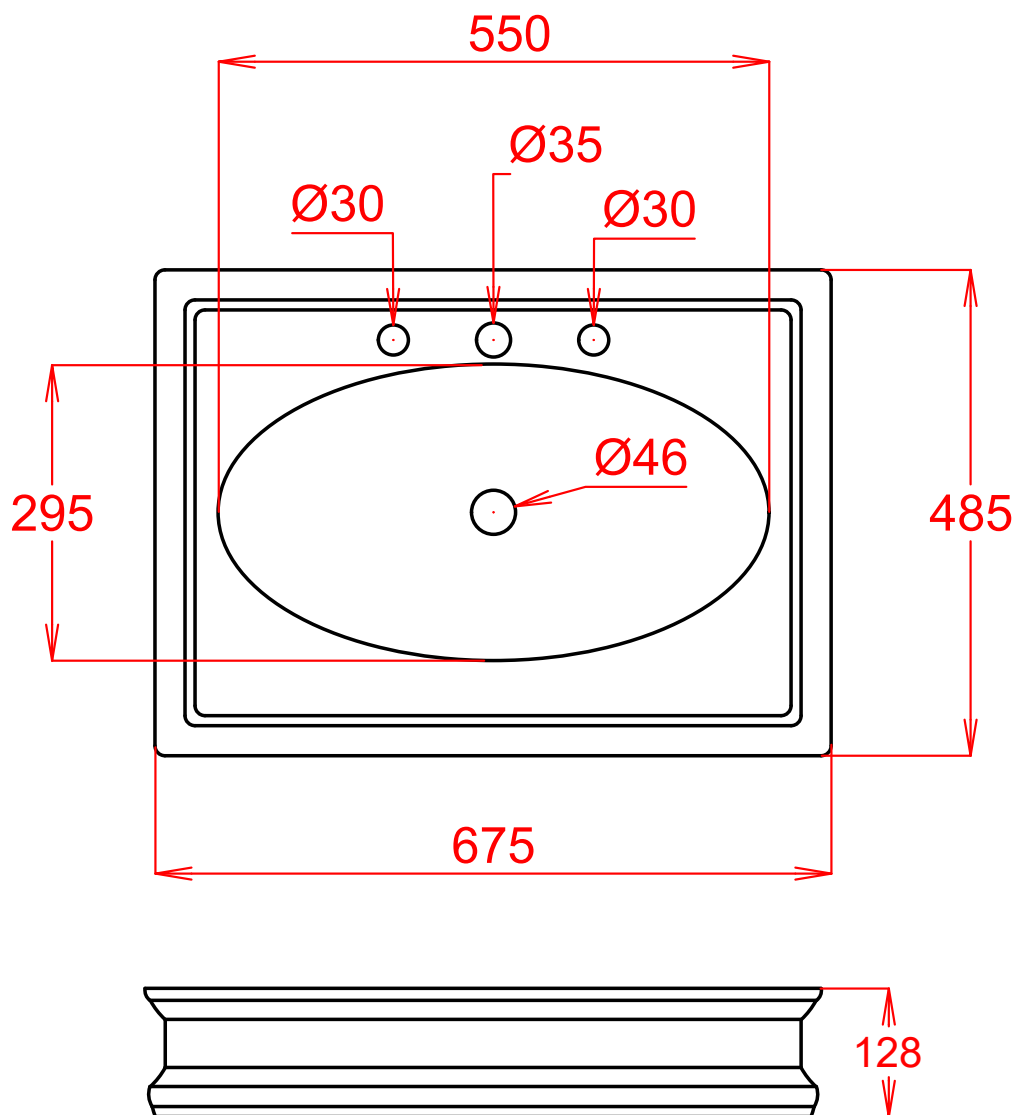

Victorian Square Sit On Basin

Silverdale Ltd
Silverdale Road,
Newcastle Under Lyme,
Staffordshire,
ST5 6EH.

Telephone: 01782 717 175 Facsimile: 01782 717 166

Email: sales@silverdalebathrooms.co.uk

www.silverdalebathrooms.co.uk