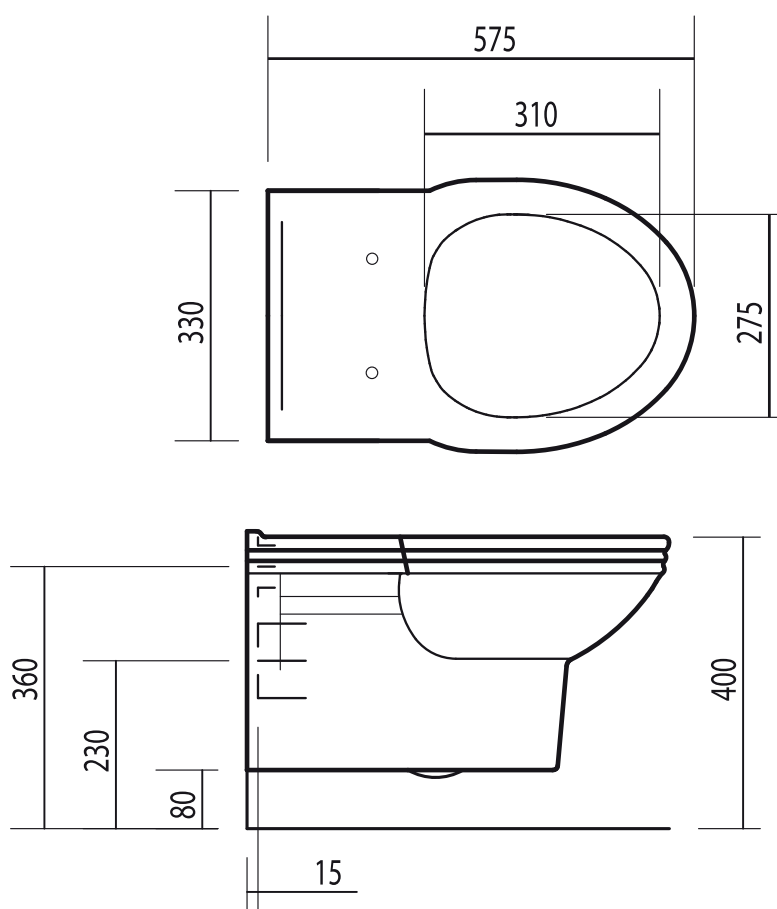

Victorian Wall Mounted WC Pan

Silverdale Bathrooms

Silverdale Road, Newcastle Under Lyme, Staffordshire, ST5 6EL.

Telephone: 01782 717175 Facsimile: 01782 717166

Email: sales@silverdalebathrooms.co.uk

www.silverdalebathrooms.co.uk