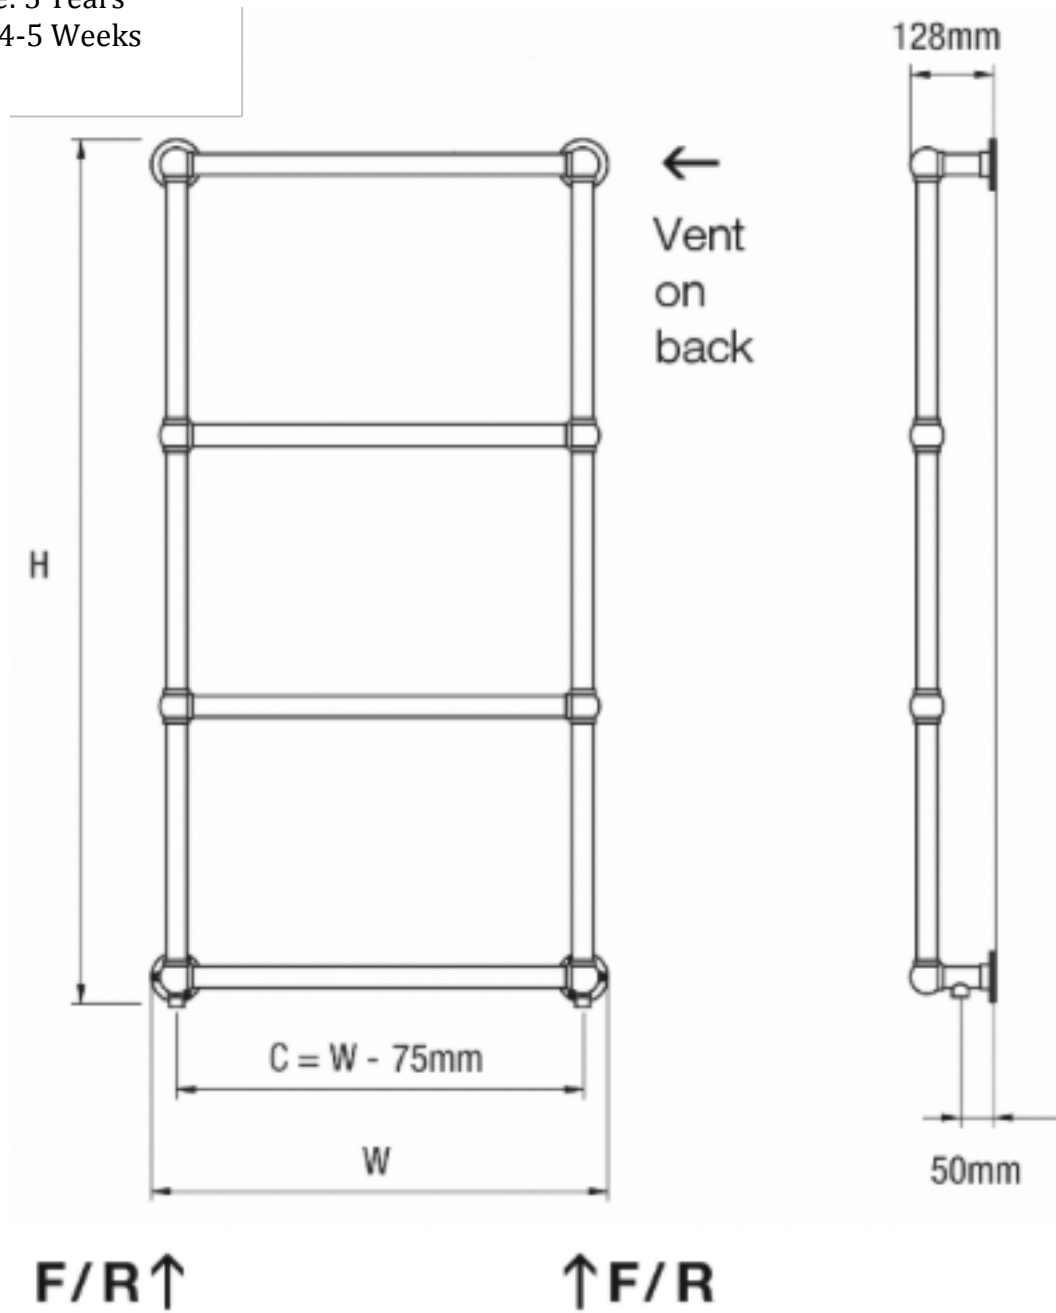

British Made Towel Radiator.
Model: Wall 4 Rail

Material: Brass
Guarantee: 5 Years
Delivery: 4-5 Weeks

Height (H) (mm)	Width (W) (mm)	Watts $\Delta t 50^{\circ}C$	Btu's $\Delta t 50^{\circ}C$	Chrome Polished Brass (ex VAT)	Polished Nickel Brushed Nickel Antique Brass (ex VAT)	Polished Gold Brushed Gold (ex VAT)	Weight (kgs)
1294	475	245	835	£840.00	£1,134.00	£1,330.00	12
1294	685	350	1195	£910.00	£1,232.00	£1,372.00	15
1294	837	385	1313	£980.00	£1,330.00	£1,484.00	18