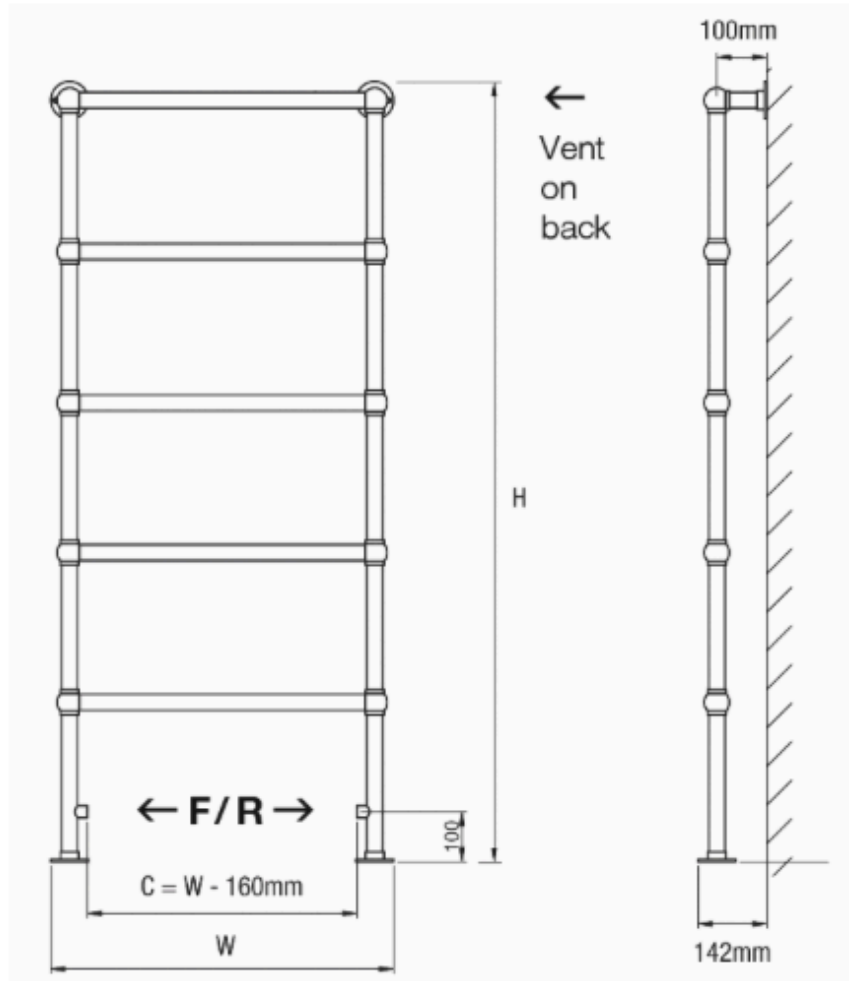

British Made Towel Radiator. Model: Wall 5 Rail

Material: Brass
 Guarantee: 5 Years
 Delivery: 4-5 Weeks

Standard Connections 1/2"

Other connections are available on request.

F = Flow
R = Return

Height (H) (mm)	Width (W) (mm)	Watts Δt 50°C	Btu's Δt 50°C	Chrome Polished Brass (ex VAT)	Polished Nickel Brushed Nickel Antique Brass (ex VAT)	Polished Gold Brushed Gold (ex VAT)	Weight (kgs)
1562	475	252	861	£1,022.00	£1,372.00	£1,540.00	13
1562	685	305	1040	£1,078.00	£1,456.00	£1,610.00	16
1562	837	343	1170	£1,162.00	£1,533.00	£1,702.40	19