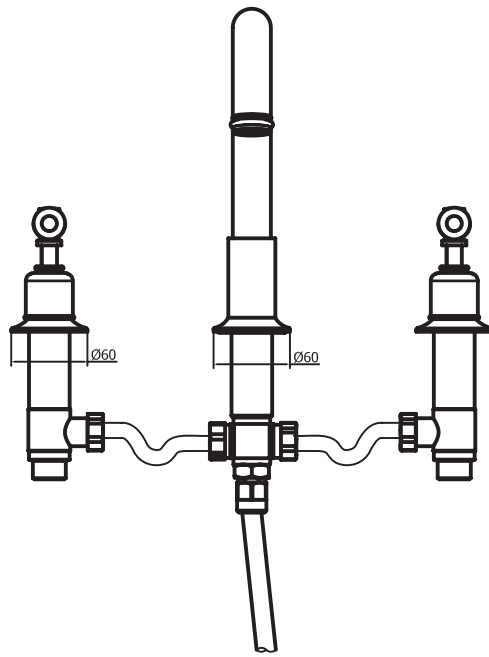

4H Bath Shower Mixer

BL440DC_LV