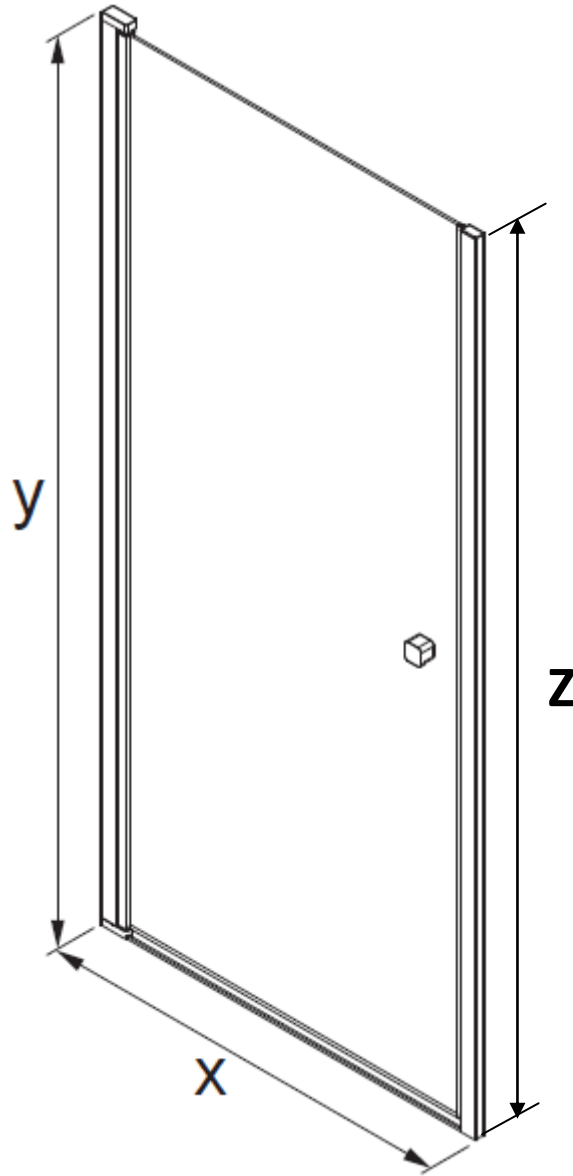

Measurements in millimetres mm
Information updated January 2020
Tel 0345 873 8840

CLEAR 6 HINGED DOOR CAHDSC0800

MODEL	X (mm)	Y (mm)	Z (mm)
CAHDSC0800	770-800	1980	1950
CAHDSC0900	870-900	1980	1950