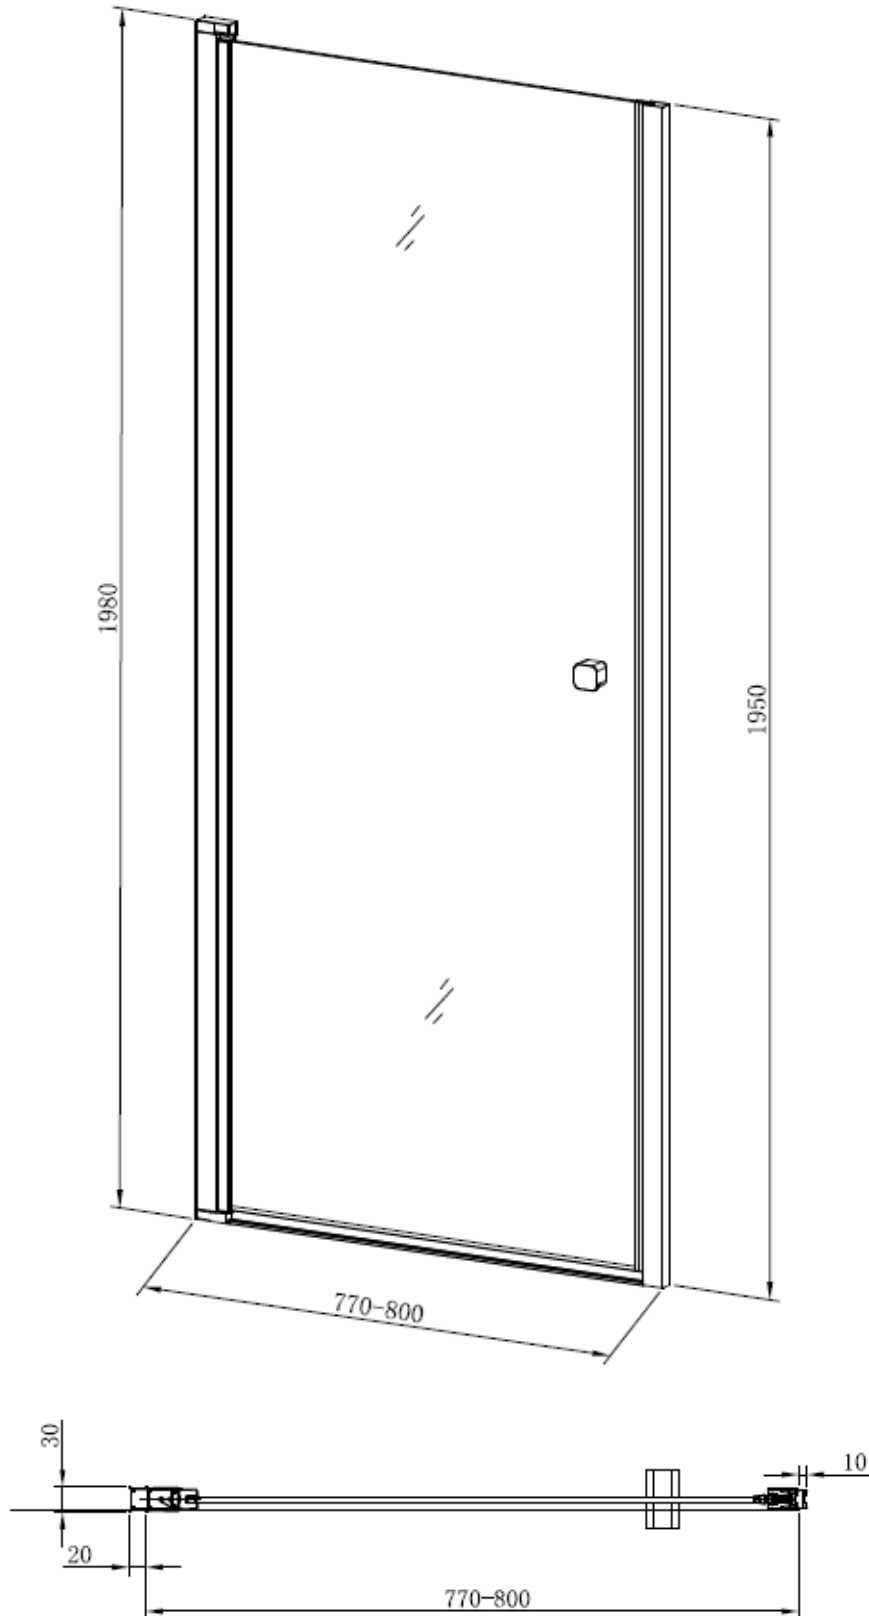

Measurements in millimetres mm
Information updated January 2020
Tel 0345 873 8840

CLEAR 6 HINGED DOOR CAHDSC0800

MODEL	X (mm)	Y (mm)	Z (mm)
CAHDSC0800	770-800	1980	1950
CAHDSC0900	870-900	1980	1950