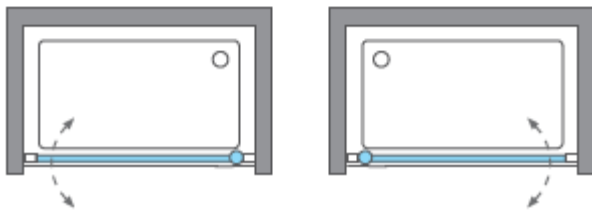

Measurements in millimetres mm
Information updated January 2020
Tel 0345 873 8840

CLEAR 6 HINGED DOOR CAHDSC0800

MODEL	X (mm)	Y (mm)	Z (mm)
CAHDSC0800	770-800	1980	1950
CAHDSC0900	870-900	1980	1950